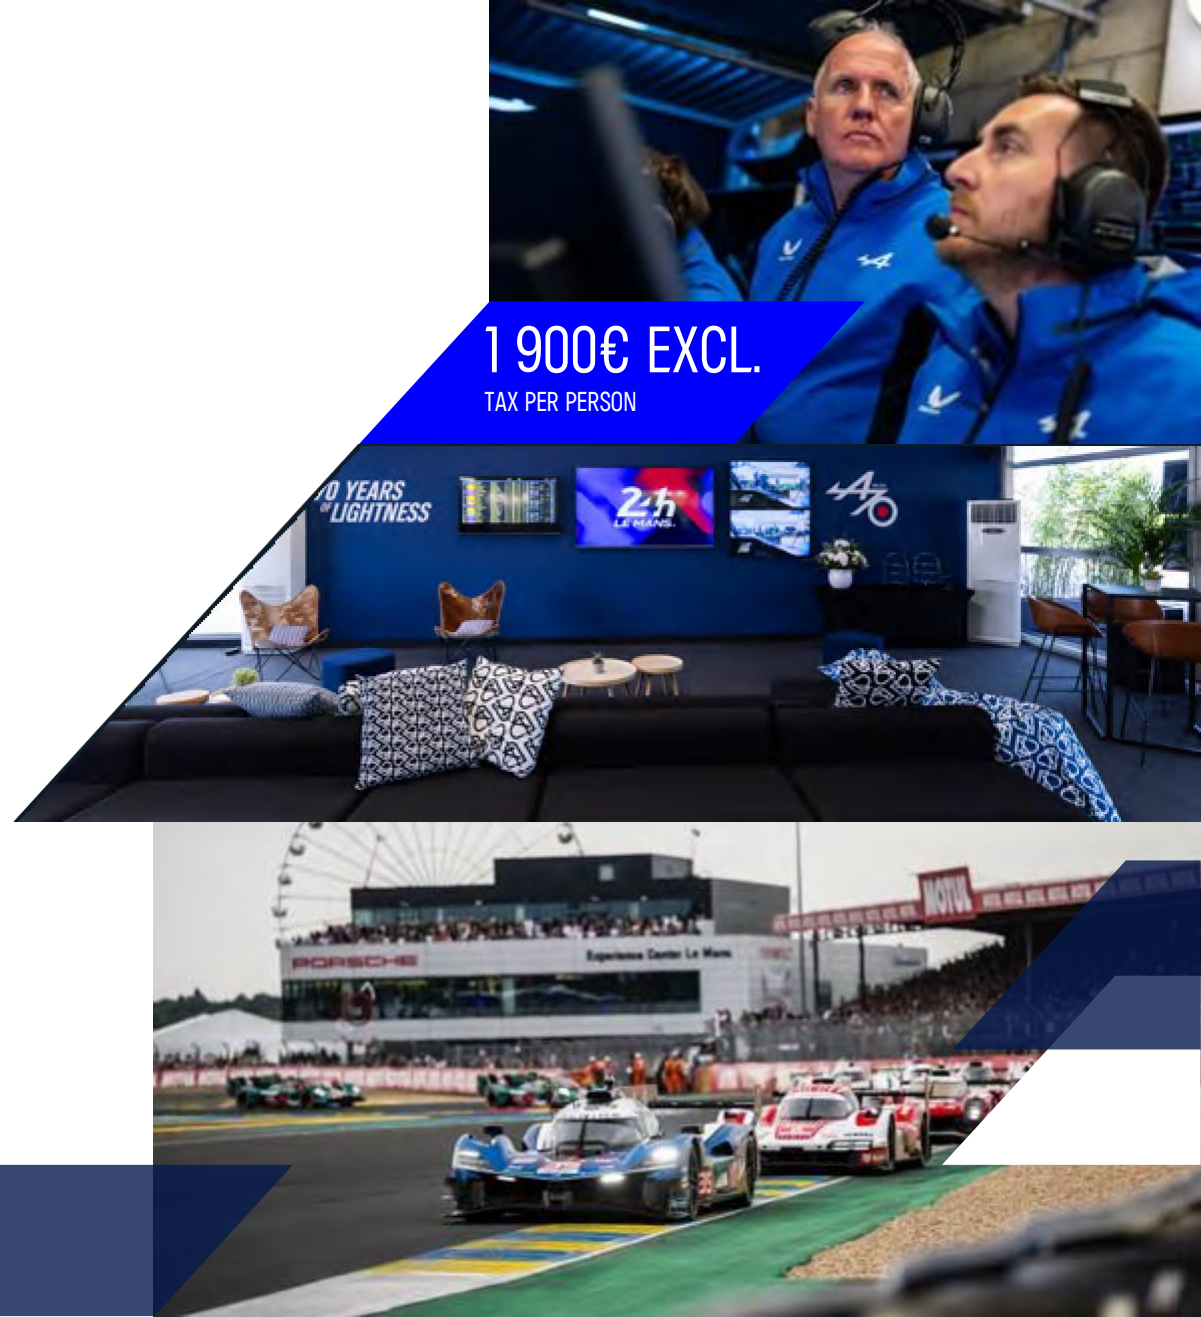

EXPERIENCE RACE

SATURDAY 13 JUNE 2026
FROM 10AM TO 2AM

- → VIP parking [1 for 3 people] at the Stade Marie Marvingt
- → Exclusive dedicated welcome and VIP transfer from the car park to the circuit
- → Open Bar throughout the event
- → Dinner in the Alpine Endurance Team reception area
- → Visit to the Alpine Endurance Team box
- → Live broadcast of the race
- → Live TV of the race and Live Timing in the Hospitality area
- → VIP shuttle access to a viewpoint on the track [depending on track conditions]
- → Alpine Endurance Team gift

ALPINE
ENDURANCE TEAM

1 900€ EXCL.
TAX PER PERSON