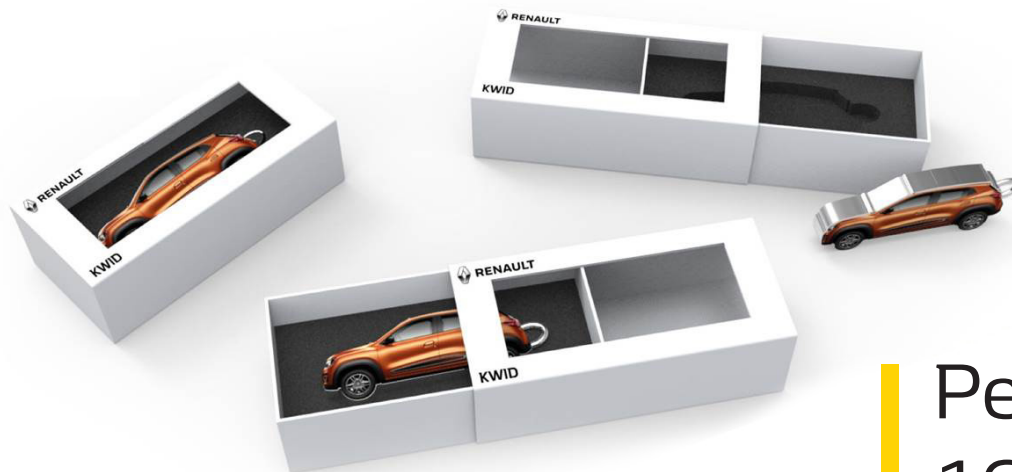

Pen drive KWID 16GB

Molde de figura Kwid realizado en Zamac y decorado con fotocromía y recubierto con resina cristal.

0225246235