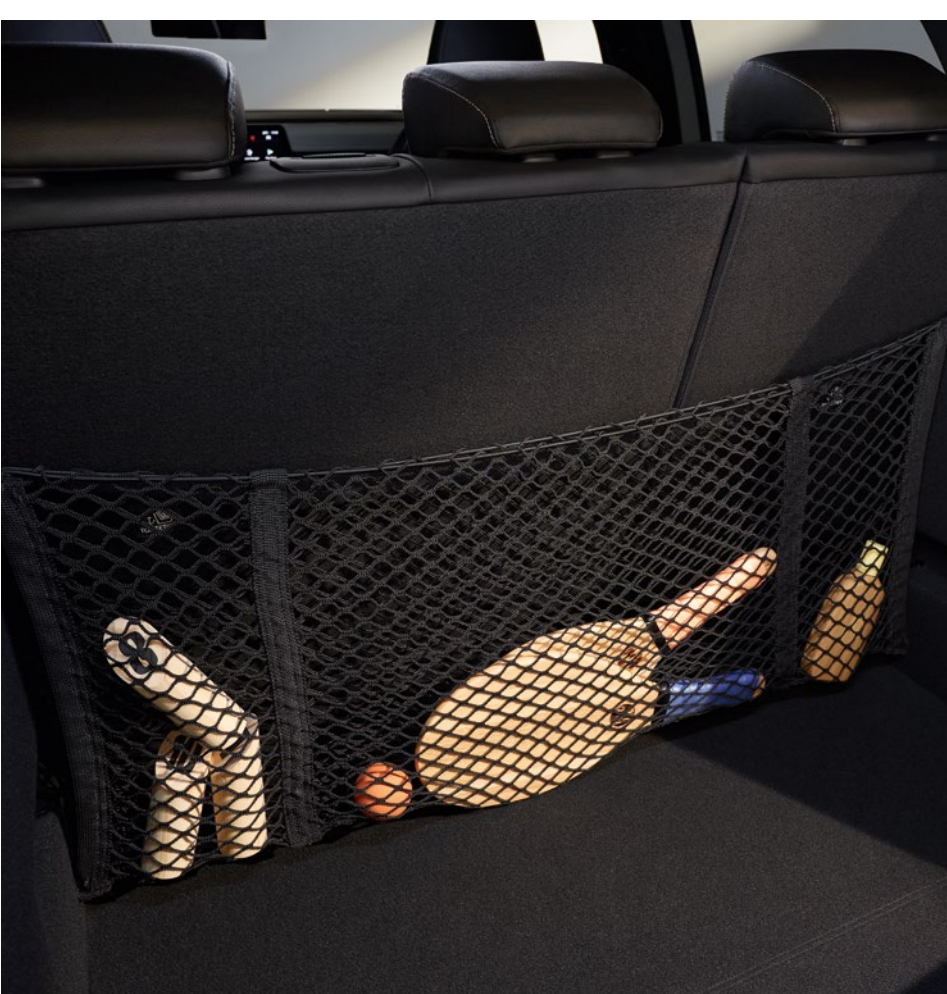

interior

Keep everything in order with our storage packs. A place to mount your phone, a handy tray table and storage net for the boot.

storage pack

£149

boot storage net
7711227502

magnetic smartphone holder
7711784774