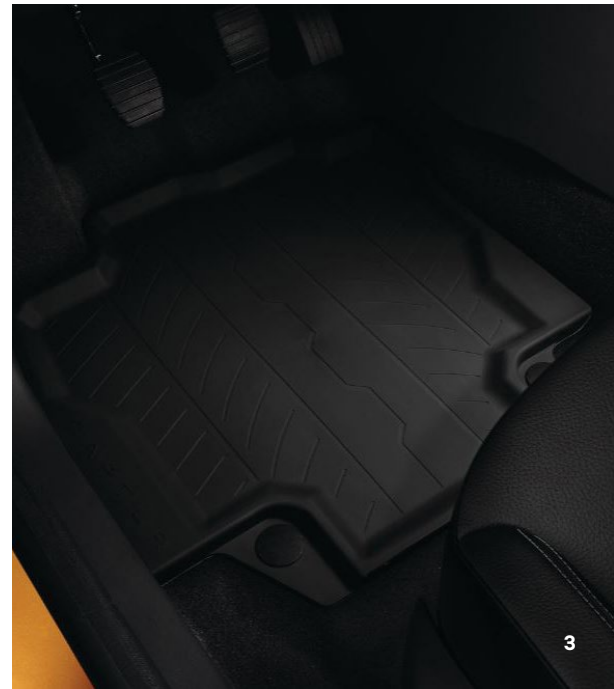

2. dash cam pack

£395 inc. fitting

KENWOOD front dash cam 7711599197

KENWOOD rear cam 7711599212

premium delivery packs

- 1. premium delivery pack**
£95
premium mats 8201732713
safety kit 7711780759
- 2. premium delivery pack +**
£160
premium mats 8201732713
safety kit 7711780759
rubber boot liner 8201724445
- 3. rubber mat**
£65
8201725647