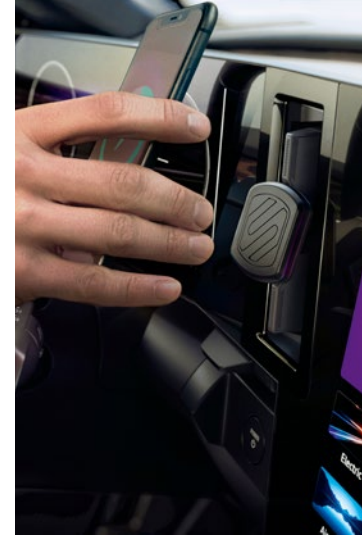

interior

life on board

Take to the road with peace of mind thanks to our range of KENWOOD dashboard cameras and ensure everything is kept in order with our storage packs.

2

1. storage pack

£150

boot storage box 7711940885

magnetic smartphone holder 7711784774

rear tray table 7711785947

fixing for tray table 7711785944

storage pack + available with 2 tray tables & 2 fixings for £252

2. dash cam pack

£395 inc. fitting

KENWOOD front dash cam 7711599197

KENWOOD rear cam 7711599212