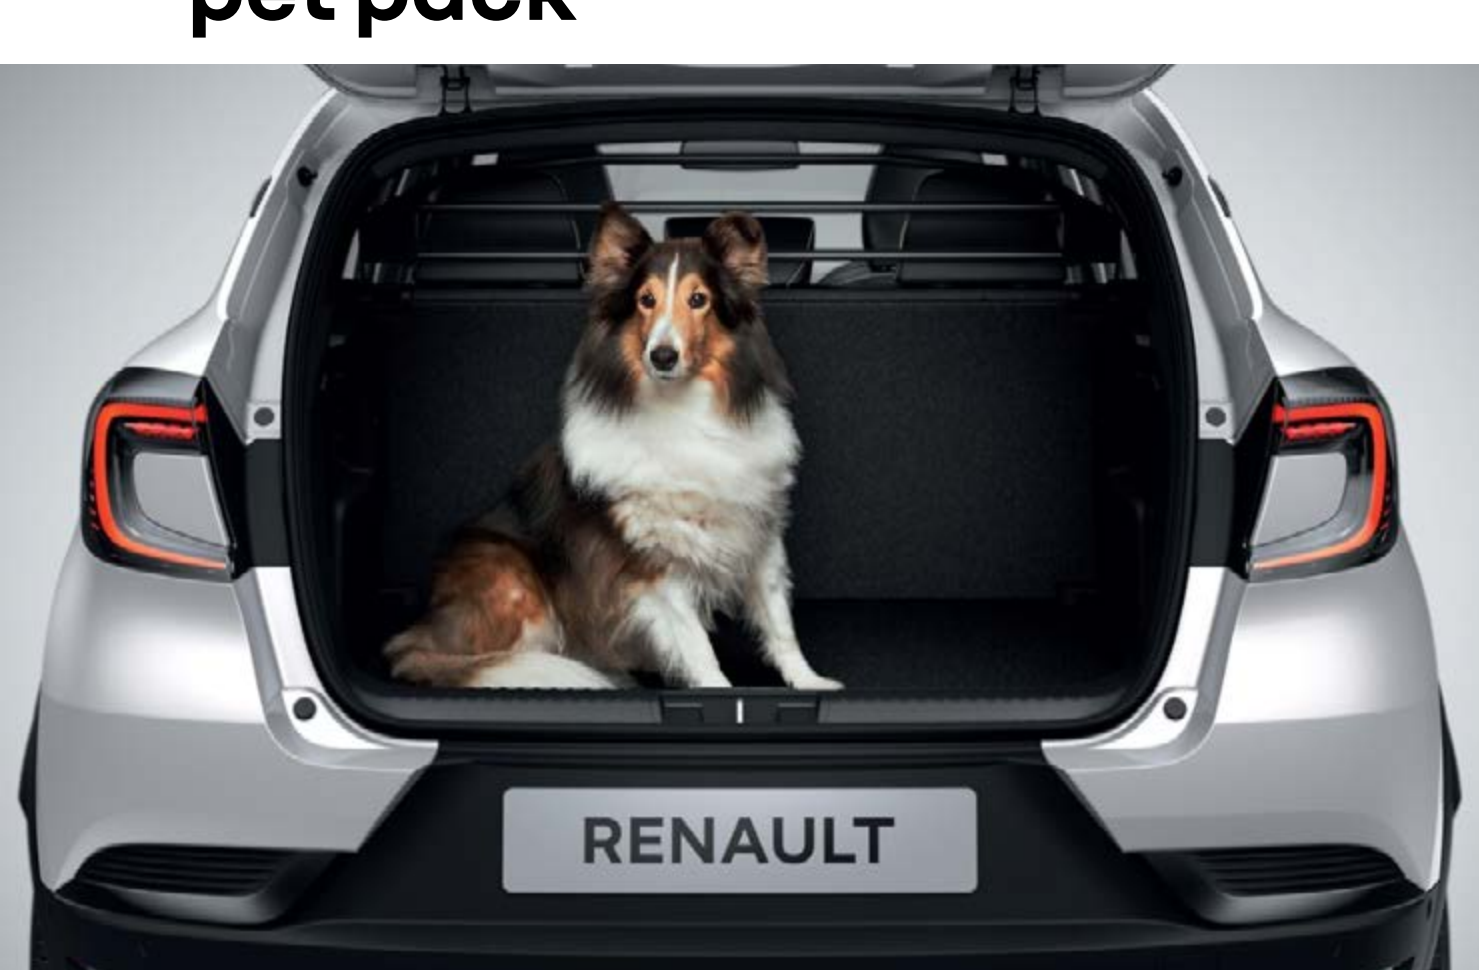

dog guard
8201723244

easyflex boot liner
8201731009

family pack

£115

child seat protector + kick mat
7717300448

seat organizer
7711948825

front air deflectors

£49