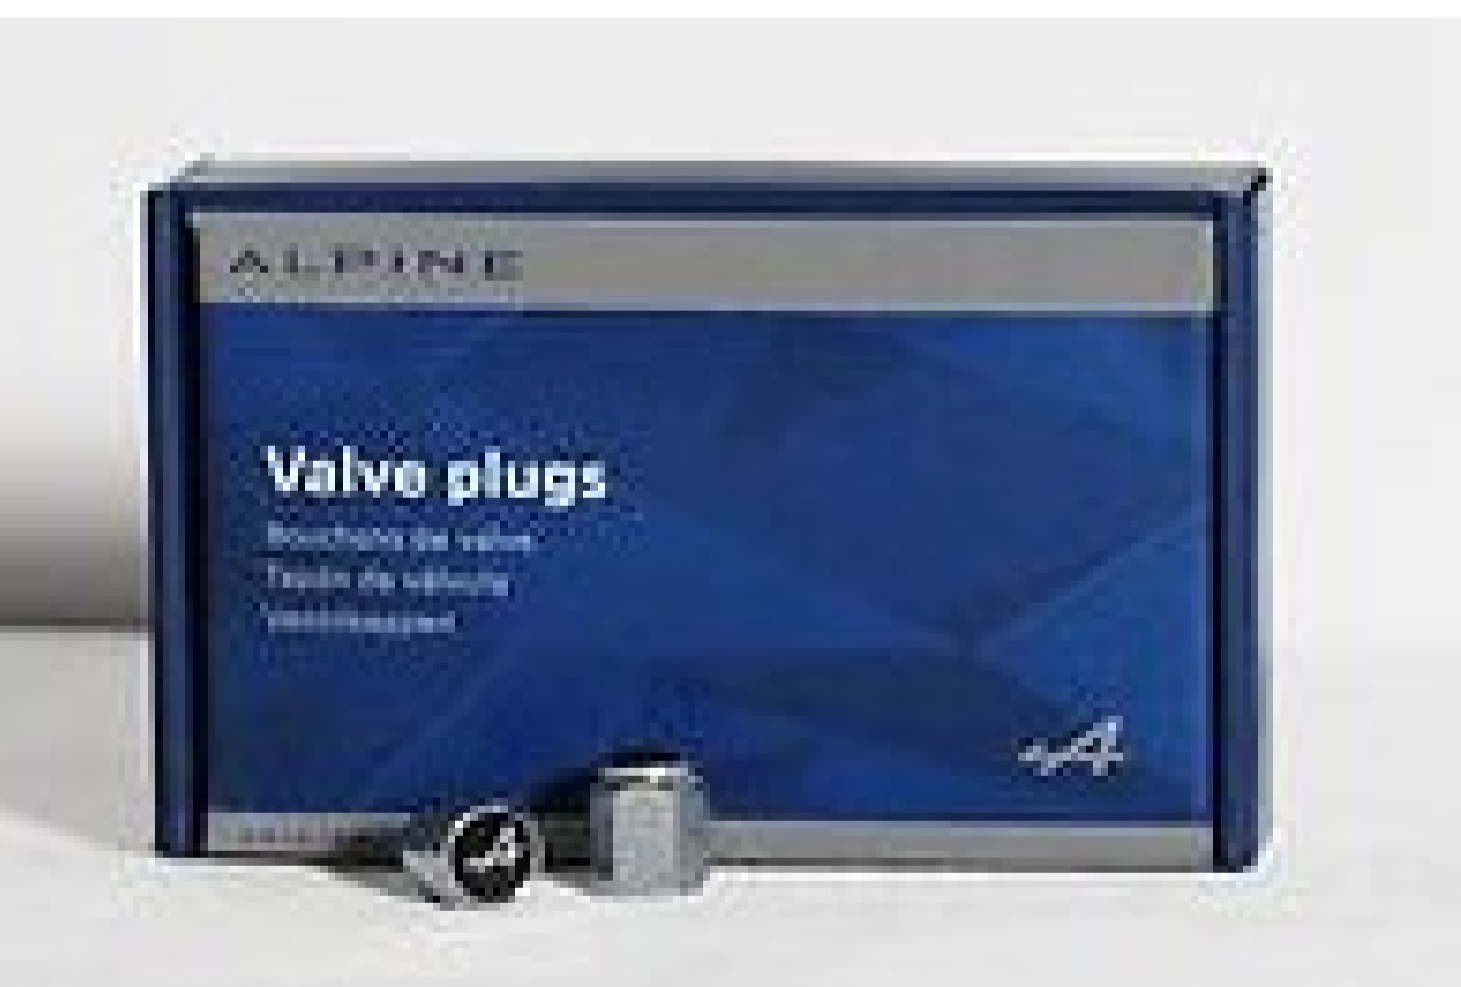

alpine valve caps 8201701184
esprit alpine floor mats 749M69908R