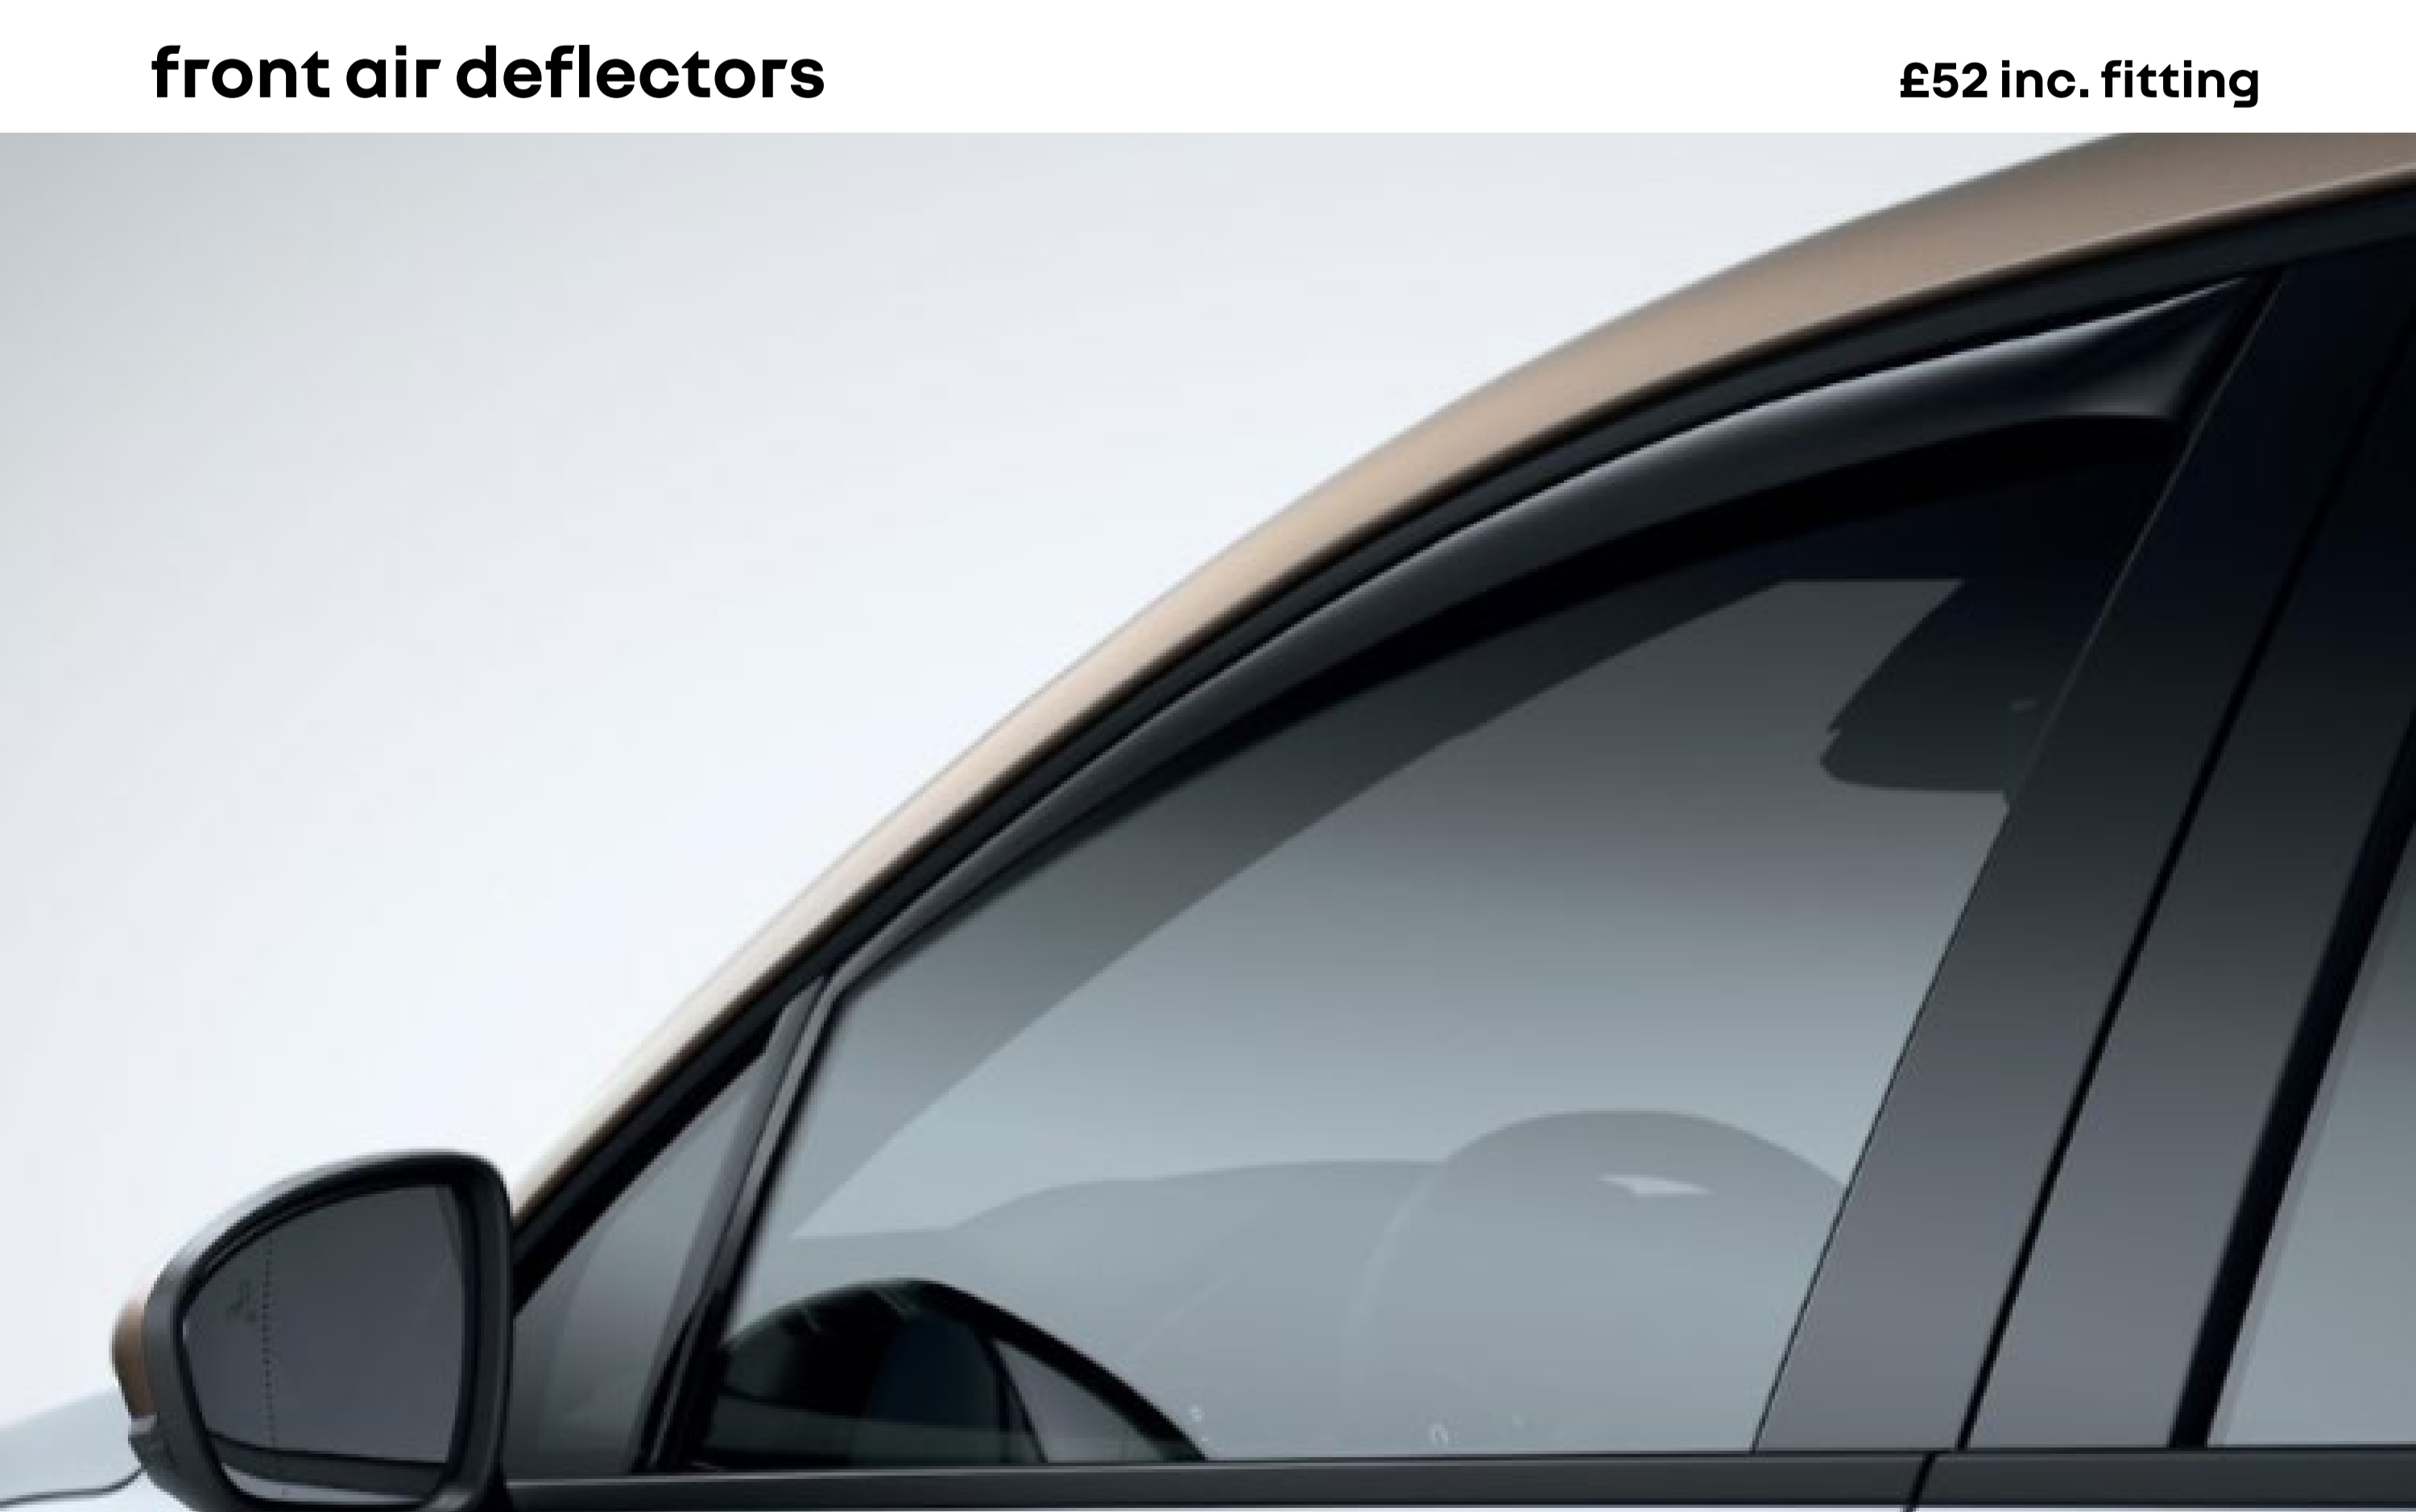

8201722645

more products at
[renault.co.uk/accessories](https://www.renault.co.uk/accessories)

configure and order →