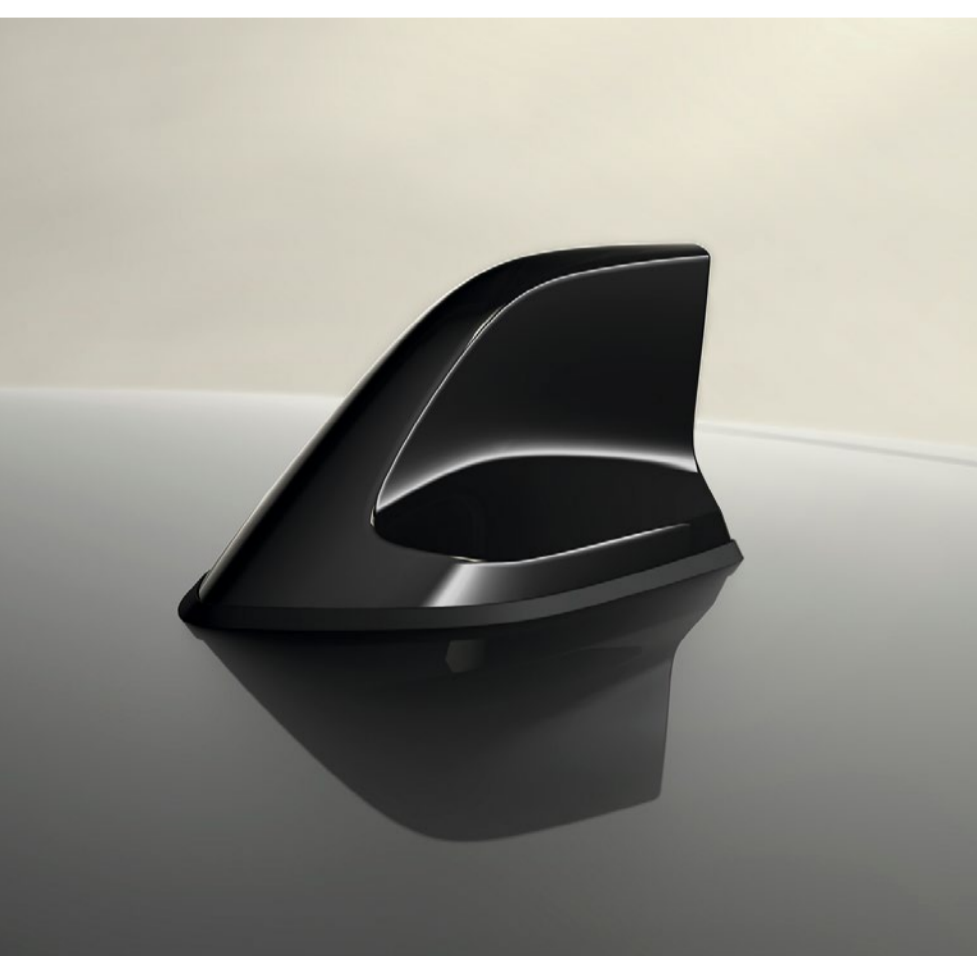

shark antenna
8201721305