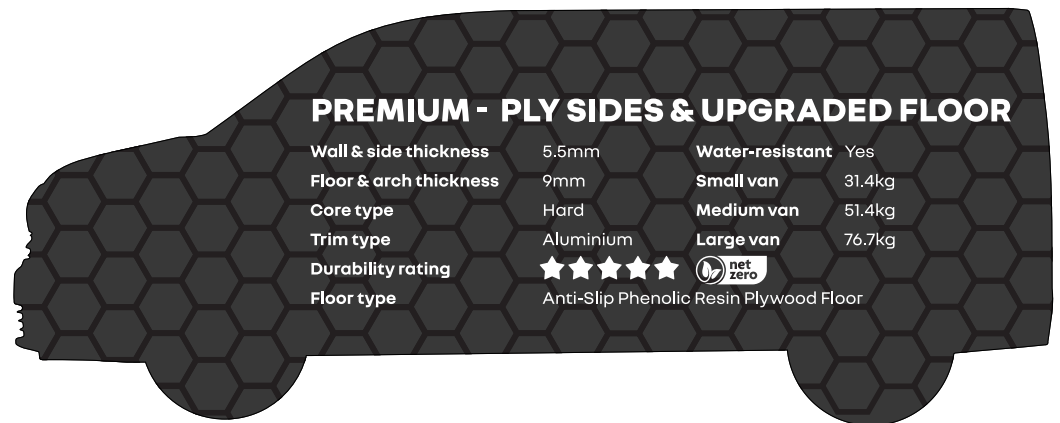

PREMIUM - PLY SIDES & UPGRADED FLOOR

Wall & side thickness	5.5mm	Water-resistant	Yes
Floor & arch thickness	9mm	Small van	31.4kg
Core type	Hard	Medium van	51.4kg
Trim type	Aluminium	Large van	76.7kg
Durability rating	★★★★★		
Floor type	Anti-Slip Phenolic Resin Plywood Floor