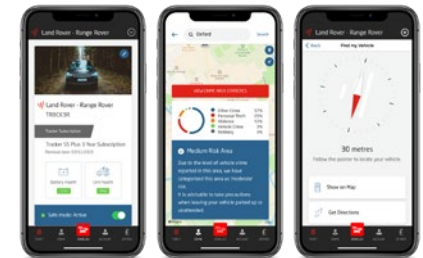

### Tracker S5 Plus

7718008274

**£1,045\***

Advanced tracking with everyday control. Tracker S5 Plus offers enhanced theft protection; with smart features you can manage from your smartphone via the S5 Plus App (Tracker Touch).

#### Key features

- 3 year Tracker subscription
- Access to Tracker Touch App
- Unauthorised driver alert with Driver ID tags
- Europe-wide coverage
- Unique tracking, not affected by signal jammers
- Thatcham S4 accredited

### Tracker Touch App (S5 Plus)

Your vehicle's security, at your fingertips. With the Tracker Touch app, you can stay connected to your vehicle wherever you are.

#### Key features

- See your vehicle's location with "Show on map" feature
- Set your Geofence area (or safe zones) like home and work, and receive alerts if your vehicle moves outside of this
- Tracker touch allows you to manage multiple vehicles in just one app
- Check the crime rating of an area
- Report a theft at the click of a button that calls Tracker for you