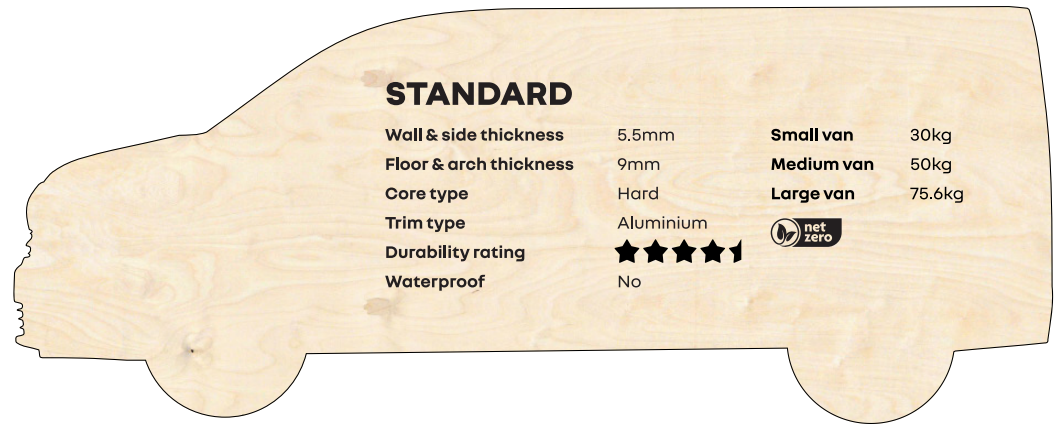

protection

with our Ply Lining offer....

Prices are excluding VAT and include fitment at our Import Centre.

To be ordered via Accessories Online (AOL Platform)

Kangoo MWB Ply - Standard (ML)

£180.00 inc. fitting

Kangoo MWB Ply - Premium (ML)

£250.00 inc. fitting

Kangoo LWB Ply - Standard (LL)

£190.00 inc. fitting

Kangoo LWB Ply - Premium (LL)

£260.00 inc. fitting

Kangoo LWB Ply - Bubblecore (LL)

£380.00 inc. fitting

Kangoo CV LWB Ply - Standard (LL)

£185.00 inc. fitting

Kangoo CV LWB Ply - Premium (LL)

£235.00 inc. fitting

Kangoo CV LWB Ply - Bubblecore (LL)

£350.00 inc. fitting

Kangoo E-Tech MWB Ply - Standard (ML)

£180.00 inc. fitting

Kangoo E-Tech MWB Ply - Premium (ML)

£250.00 inc. fitting

Kangoo E-Tech MWB Ply - Bubblecore (ML)

£350.00 inc. fitting

Kangoo E-Tech LWB Ply - Standard (LL)

£190.00 inc. fitting

Kangoo E-Tech LWB Ply - Premium (LL)

£260.00 inc. fitting

Kangoo E-Tech LWB Ply - Bubblecore (LL)

£380.00 inc. fitting

Kangoo E-Tech CV LWB Ply - Standard (LL)

£185.00 inc. fitting

Kangoo E-Tech CV LWB Ply - Premium (LL)

£225.00 inc. fitting

Kangoo E-Tech CV LWB Ply - Bubblecore (LL)

£350.00 inc. fitting

STANDARD

Wall & side thickness	5.5mm	Small van	30kg
Floor & arch thickness	9mm	Medium van	50kg
Core type	Hard	Large van	75.6kg
Trim type	Aluminium		
Durability rating	★★★★★		
Waterproof	No