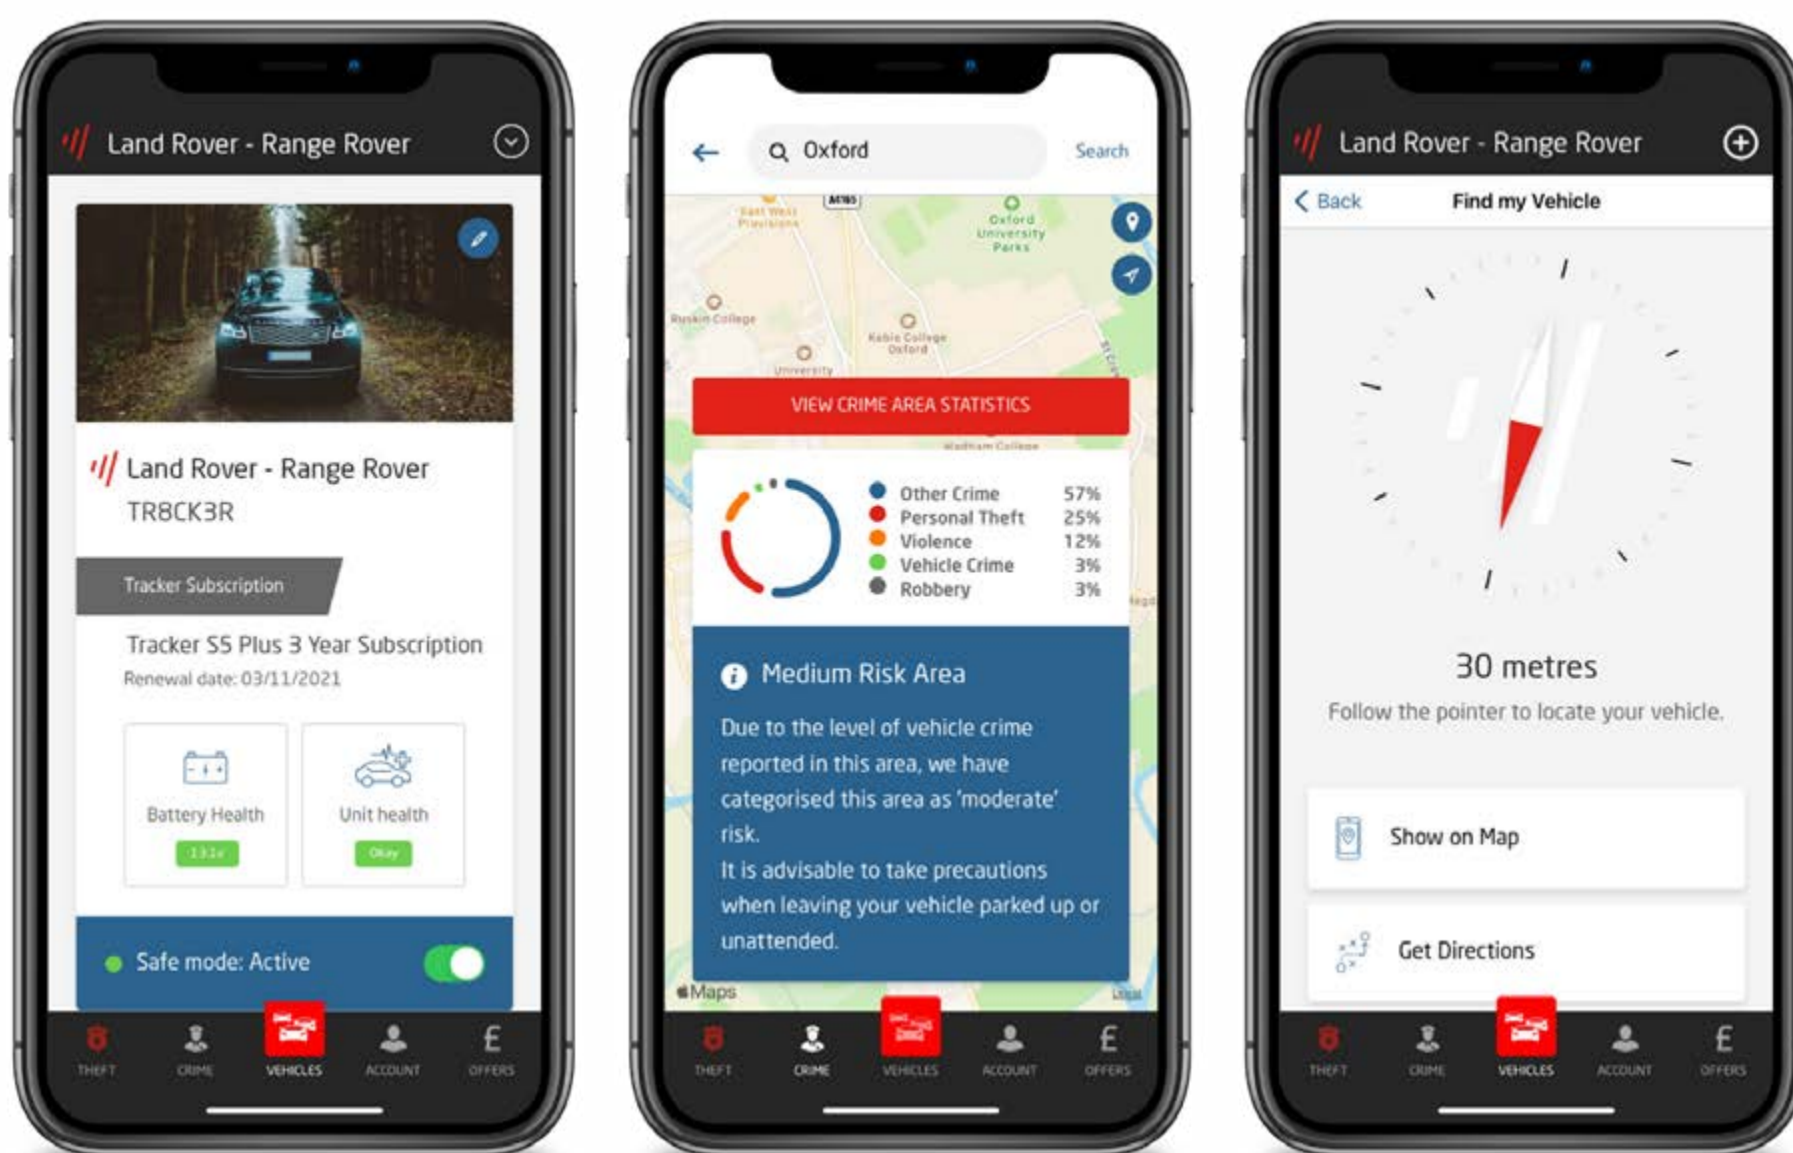

Key features

- 3 year Tracker subscription
- Long 5-year battery life
- Unique tracking, not affected by signal jammers
- Tracking coverage in UK, France, Spain, Poland, Italy & Benelux
- One-time use operation**
- Thatcham S7 accredited

Tracker S5 Plus 7718008274

£1,045*

Advanced tracking with everyday control. Tracker S5 Plus offers enhanced theft protection; with smart features you can manage from your smartphone via the S5 Plus App (Tracker Touch).

Key features

- 3 year Tracker subscription
- Access to Tracker Touch App
- Unauthorised driver alert with Driver ID tags
- Europe-wide coverage
- Unique tracking, not affected by signal jammers
- Thatcham S4 accredited

Tracker Touch App (S5 Plus)

Your vehicle's security, at your fingertips. With the Tracker Touch app, you can stay connected to your vehicle wherever you are.

Key features

- See your vehicle's location with "Show on map" feature
- Set your Geofence area (or safe zones) like home and work, and receive alerts if your vehicle moves outside of this
- Tracker touch allows you to manage multiple vehicles in just one app
- Check the crime rating of an area
- Report a theft at the click of a button that calls Tracker for you