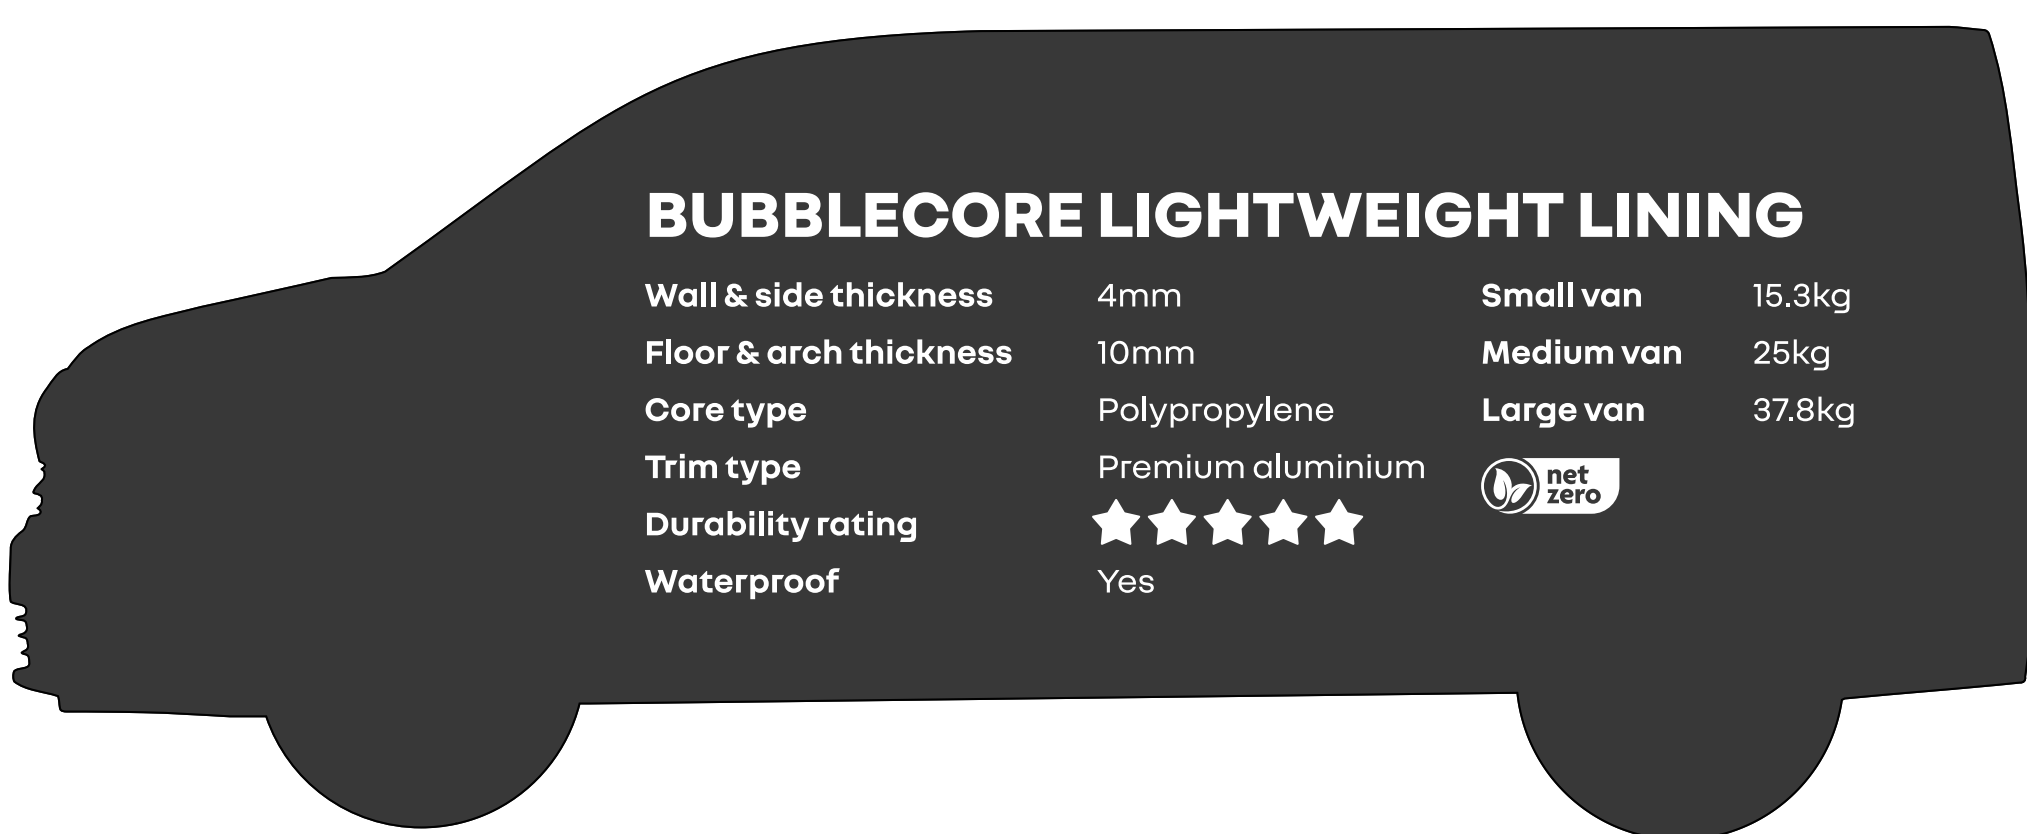

protection and layout

ply lining

Ply lining is fitted at our import centre prior to delivery to your retailer

All prices are based on fitment at our import centre

Short Wheel Base, Low Roof (L1H1) - Standard	£208.33
Short Wheel Base, Low Roof (L1H1) - Premium	£333.33
Short Wheel Base, Low Roof (L1H1) - Bubblecore	£395.83
Short Wheel Base, Med Roof (L1H2) - Standard	£208.33
Short Wheel Base, Med Roof (L1H2) - Premium	£333.33
Short Wheel Base, Med Roof (L1H2) - Bubblecore	£395.83
Medium Wheel Base, Med Roof (L2H2) - Standard	£225.00
Medium Wheel Base, Med Roof (L2H2) - Premium	£350.00
Medium Wheel Base, Med Roof (L2H2) - Bubblecore	£458.33
Medium Wheel Base, High Roof (L2H3) - Standard	£225.00
Medium Wheel Base, High Roof (L2H3) - Premium	£350.00
Medium Wheel Base, High Roof (L2H3) - Bubblecore	£458.33
Long Wheel Base, Med Roof (L3H2) - Standard	£241.67
Long Wheel Base, Med Roof (L3H2) - Premium	£366.67
Long Wheel Base, Med Roof (L3H2) - Bubblecore	£500.00
Long Wheel Base, High Roof (L3H3) - Standard	£241.67
Long Wheel Base, High Roof (L3H3) - Premium	£366.67
Long Wheel Base, High Roof (L3H3) - Bubblecore	£500.00
RWD Long Wheel Base, Med Roof (L3H2) - Standard	£241.67
RWD Long Wheel Base, Med Roof (L3H2) - Premium	£366.67
RWD Long Wheel Base, Med Roof (L3H2) - Bubblecore	£500.00
RWD LWB, High Roof Ply - Standard (L3)	£375.00
RWD LWB, High Roof Ply - Premium (L3)	£400.00
RWD LWB, High Roof Ply - Bubblecore (L3)	£775.00
FWD LWB, High Roof Ply - Standard (L3)	£375.00
FWD LWB, High Roof Ply - Premium (L3)	£400.00
FWD LWB, High Roof Ply - Bubblecore (L3)	£775.00