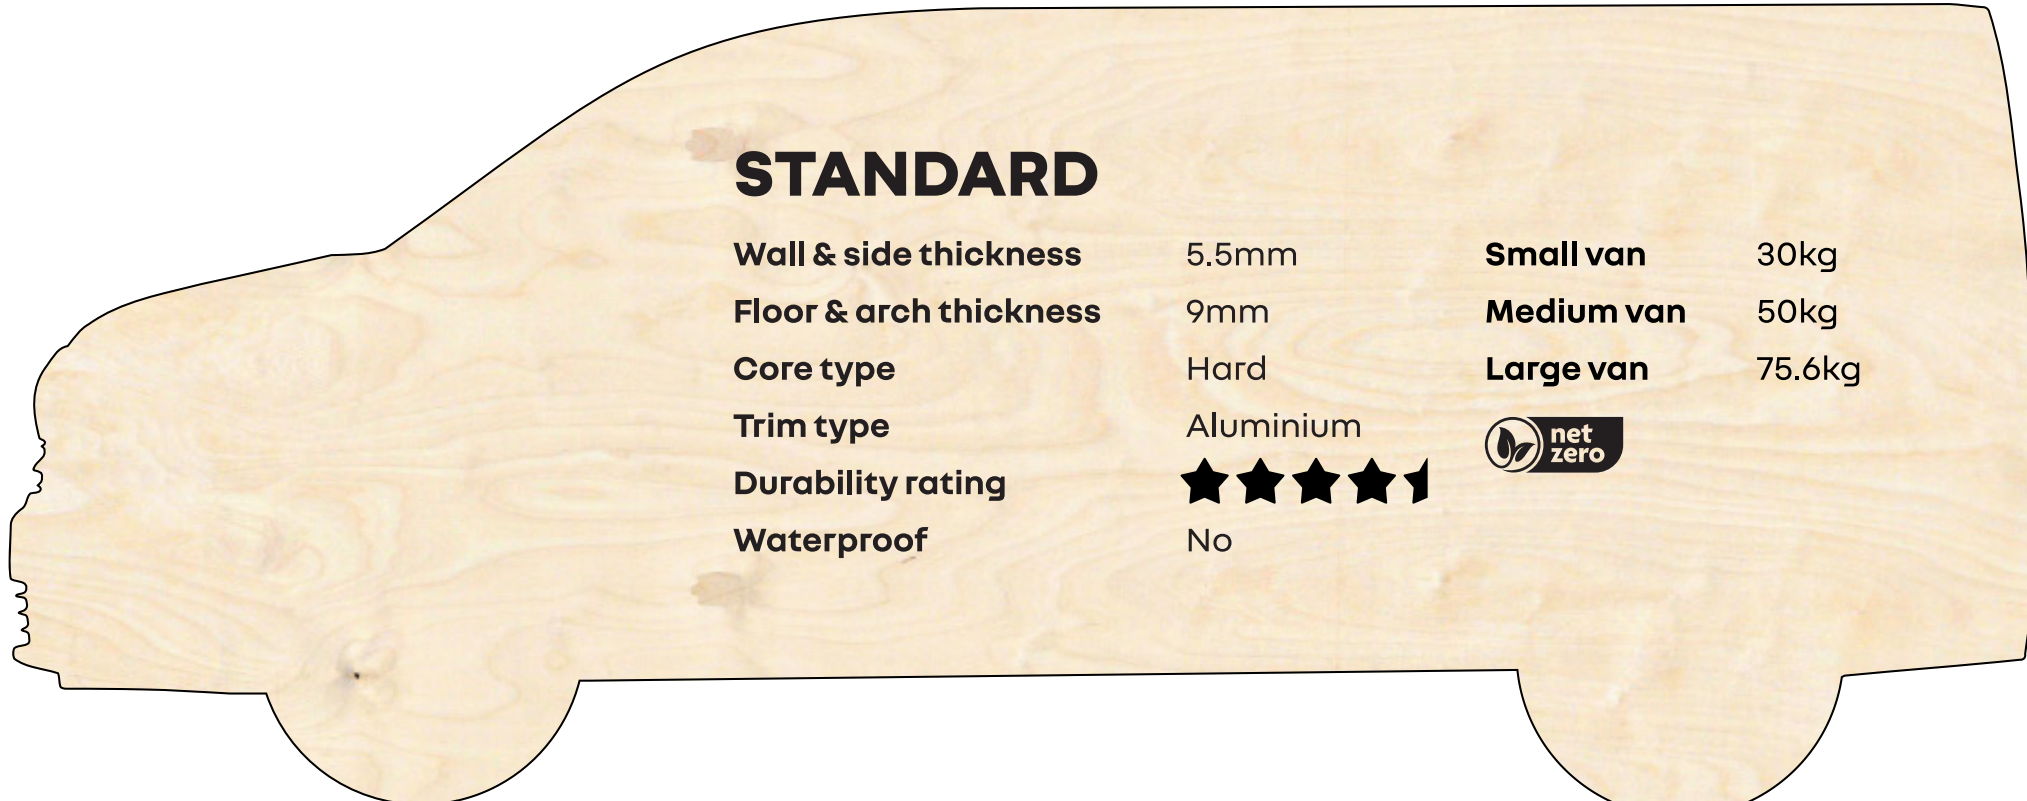

protection and layout

ply lining

Ply lining is fitted at our import centre prior to delivery to your retailer

All prices are based on fitment at our import centre

Short Wheel Base, Low Roof (L1H1) - Standard	£208.33
Short Wheel Base, Low Roof (L1H1) - Premium	£333.33
Short Wheel Base, Low Roof (L1H1) - Bubblecore	£395.83
Short Wheel Base, Med Roof (L1H2) - Standard	£208.33
Short Wheel Base, Med Roof (L1H2) - Premium	£333.33
Short Wheel Base, Med Roof (L1H2) - Bubblecore	£395.83
Medium Wheel Base, Med Roof (L2H2) - Standard	£225.00
Medium Wheel Base, Med Roof (L2H2) - Premium	£350.00
Medium Wheel Base, Med Roof (L2H2) - Bubblecore	£458.33
Medium Wheel Base, High Roof (L2H3) - Standard	£225.00
Medium Wheel Base, High Roof (L2H3) - Premium	£350.00
Medium Wheel Base, High Roof (L2H3) - Bubblecore	£458.33
Long Wheel Base, Med Roof (L3H2) - Standard	£241.67
Long Wheel Base, Med Roof (L3H2) - Premium	£366.67
Long Wheel Base, Med Roof (L3H2) - Bubblecore	£500.00
Long Wheel Base, High Roof (L3H3) - Standard	£241.67
Long Wheel Base, High Roof (L3H3) - Premium	£366.67
Long Wheel Base, High Roof (L3H3) - Bubblecore	£500.00
RWD Long Wheel Base, Med Roof (L3H2) - Standard	£241.67
RWD Long Wheel Base, Med Roof (L3H2) - Premium	£366.67
RWD Long Wheel Base, Med Roof (L3H2) - Bubblecore	£500.00
RWD LWB, High Roof Ply - Standard (L3)	£375.00
RWD LWB, High Roof Ply - Premium (L3)	£400.00
RWD LWB, High Roof Ply - Bubblecore (L3)	£775.00
FWD LWB, High Roof Ply - Standard (L3)	£375.00
FWD LWB, High Roof Ply - Premium (L3)	£400.00
FWD LWB, High Roof Ply - Bubblecore (L3)	£775.00