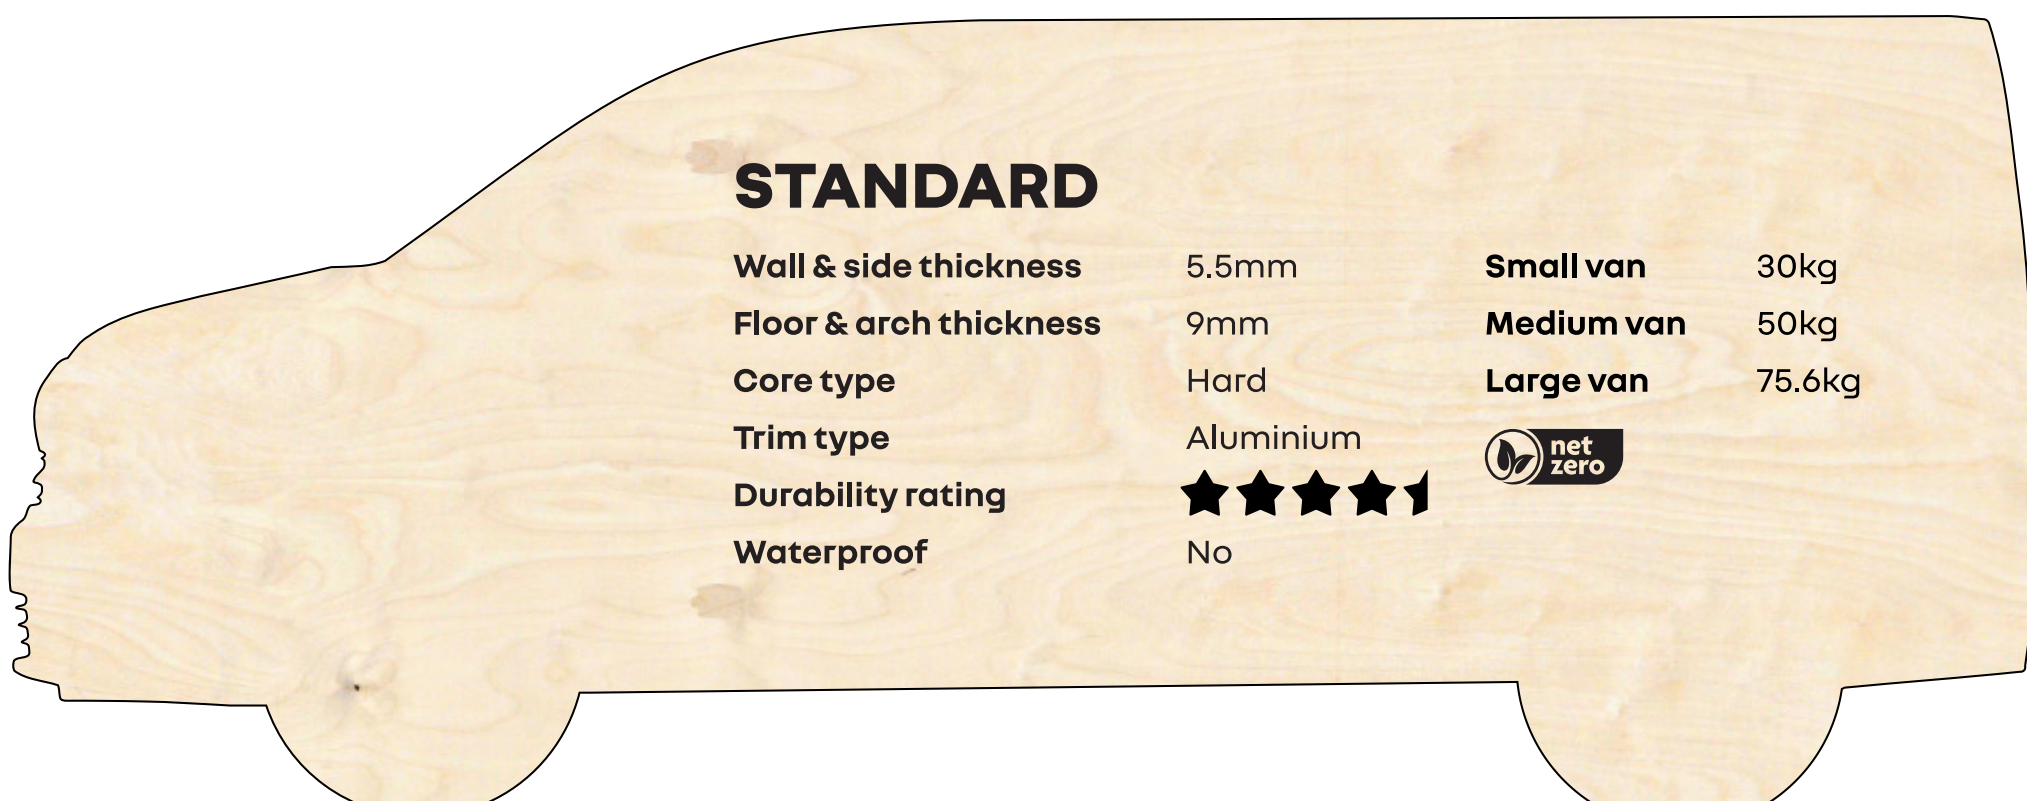

£252.67

All prices exclude VAT.

protection and layout

ply lining

Ply lining is fitted at our import centre prior to delivery to your retailer

All prices are based on fitment at our import centre

Short Wheel Base, Low Roof (L1H1) - Standard	£208.33
Short Wheel Base, Low Roof (L1H1) - Premium	£333.33
Short Wheel Base, Low Roof (L1H1) - Bubblecore	£395.83
Short Wheel Base, Med Roof (L1H2) - Standard	£208.33
Short Wheel Base, Med Roof (L1H2) - Premium	£333.33
Short Wheel Base, Med Roof (L1H2) - Bubblecore	£395.83
Medium Wheel Base, Med Roof (L2H2) - Standard	£225.00
Medium Wheel Base, Med Roof (L2H2) - Premium	£350.00
Medium Wheel Base, Med Roof (L2H2) - Bubblecore	£458.33
Medium Wheel Base, High Roof (L2H3) - Standard	£225.00
Medium Wheel Base, High Roof (L2H3) - Premium	£350.00
Medium Wheel Base, High Roof (L2H3) - Bubblecore	£458.33
Long Wheel Base, Med Roof (L3H2) - Standard	£241.67
Long Wheel Base, Med Roof (L3H2) - Premium	£366.67
Long Wheel Base, Med Roof (L3H2) - Bubblecore	£500.00
Long Wheel Base, High Roof (L3H3) - Standard	£241.67
Long Wheel Base, High Roof (L3H3) - Premium	£366.67
Long Wheel Base, High Roof (L3H3) - Bubblecore	£500.00
RWD Long Wheel Base, Med Roof (L3H2) - Standard	£241.67
RWD Long Wheel Base, Med Roof (L3H2) - Premium	£366.67
RWD Long Wheel Base, Med Roof (L3H2) - Bubblecore	£500.00
RWD LWB, High Roof Ply - Standard (L3)	£375.00
RWD LWB, High Roof Ply - Premium (L3)	£400.00
RWD LWB, High Roof Ply - Bubblecore (L3)	£775.00
FWD LWB, High Roof Ply - Standard (L3)	£375.00
FWD LWB, High Roof Ply - Premium (L3)	£400.00
FWD LWB, High Roof Ply - Bubblecore (L3)	£775.00