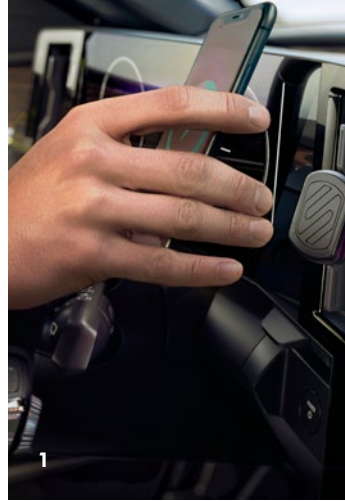

4. handspresso coffee machine

£179

7717281161

5. family pack

£125 inc. fitting

child seat protector + kick mat 717300448
seat organizer 7711948825

Protect your seats & keep things
organised with our Family Pack. The
seat protection helps prevent the wear
& tear caused by child car seats, muddy
feet on the back of seats and is great at
catching crumbs! Also includes a handy
backseat organiser, great for storing
everything you might need on a journey.