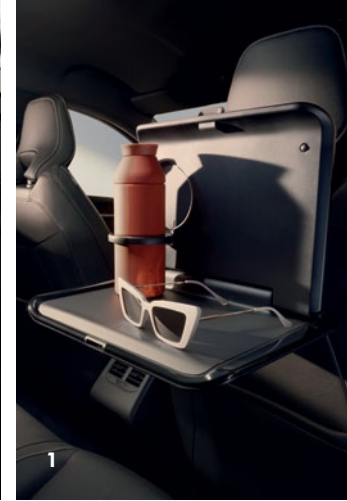

4. handspresso coffee machine

£179

7717281161

5. family pack

£125 inc. fitting

child seat protector + kick mat 717300448
seat organizer 7711948825

Protect your seats & keep things
organised with our Family Pack. The
seat protection helps prevent the wear
& tear caused by child car seats, muddy
feet on the back of seats and is great at
catching crumbs! Also includes a handy
backseat organiser, great for storing
everything you might need on a journey.