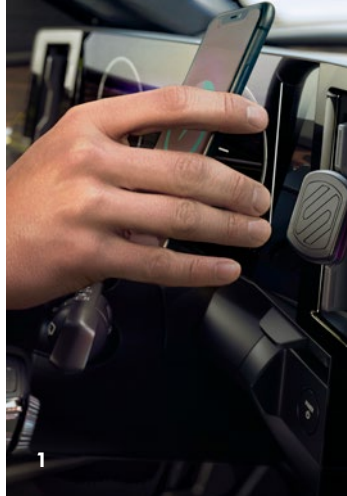

comfort - life on board

onboard comfort

Opt for a storage packs to ensure everything has a place or our dash cam pack and enjoy protection and peace of mind on every journey.

1. storage pack

£157

boot storage box 7711940885
magnetic smartphone holder 7711784774
rear tray table 7711785947
fixing for tray table 7711785944