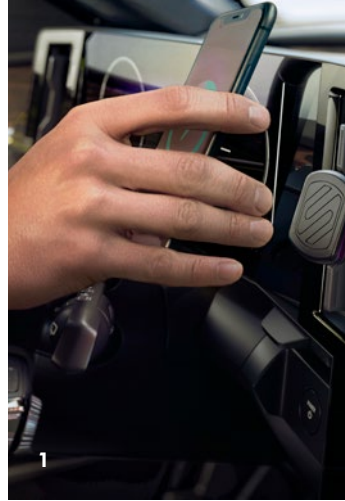

hang on bike carrier for 3 bikes

£140

bike carrier hang on 3 bikes on towbar 77 17 301 287

comfort - life on board

onboard comfort

Opt for a storage packs to ensure everything has a place or our dash cam pack and enjoy protection and peace of mind on every journey.