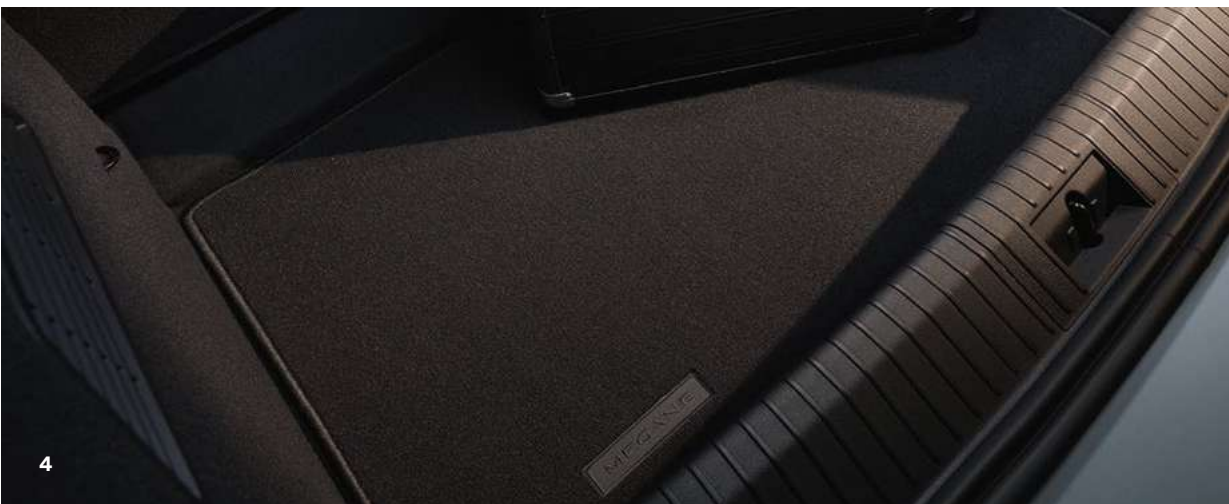

interior design

1. illuminated door sills
(882 01 731 140)
2. golden premium textile floor mat
(82 01 740 265)
3. silver grey premium textile floor mat
(82 01 740 263)
4. premium boot mat
(82 01 740 267)

style in every detail

Open your door to experience the elegance of Renault. Featuring a refined steel finish and white timed lighting, your doorsills are as useful as they are protective. Choose your custom-made textile floor mats in carpet and premium finishes with a choice of gold or silver stitching. Complete the look in the boot with a high-quality mat to protect it from dirt and wear.