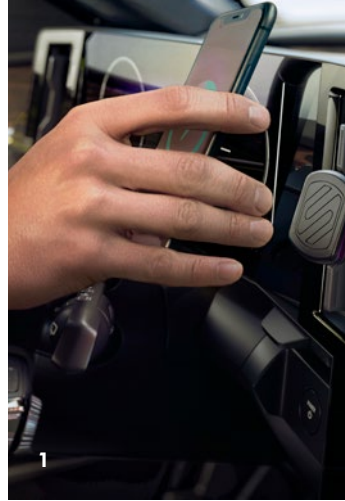

comfort - life on board

onboard comfort

Opt for a storage packs to ensure everything has a place or our dash cam pack and enjoy protection and peace of mind on every journey.

1. storage pack

£157

boot storage box 7711940885
magnetic smartphone holder 7711784774
rear tray table 7711785947
fixing for tray table 7711785944