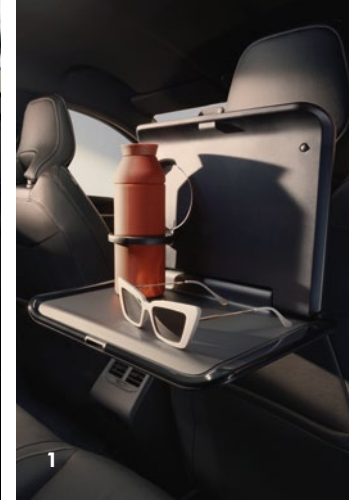

comfort - life on board

onboard comfort

Opt for a storage packs to ensure everything has a place or our dash cam pack and enjoy protection and peace of mind on every journey.

1. storage pack

£157

boot storage box 7711940885
magnetic smartphone holder 7711784774
rear tray table 7711785947
fixing for tray table 7711785944