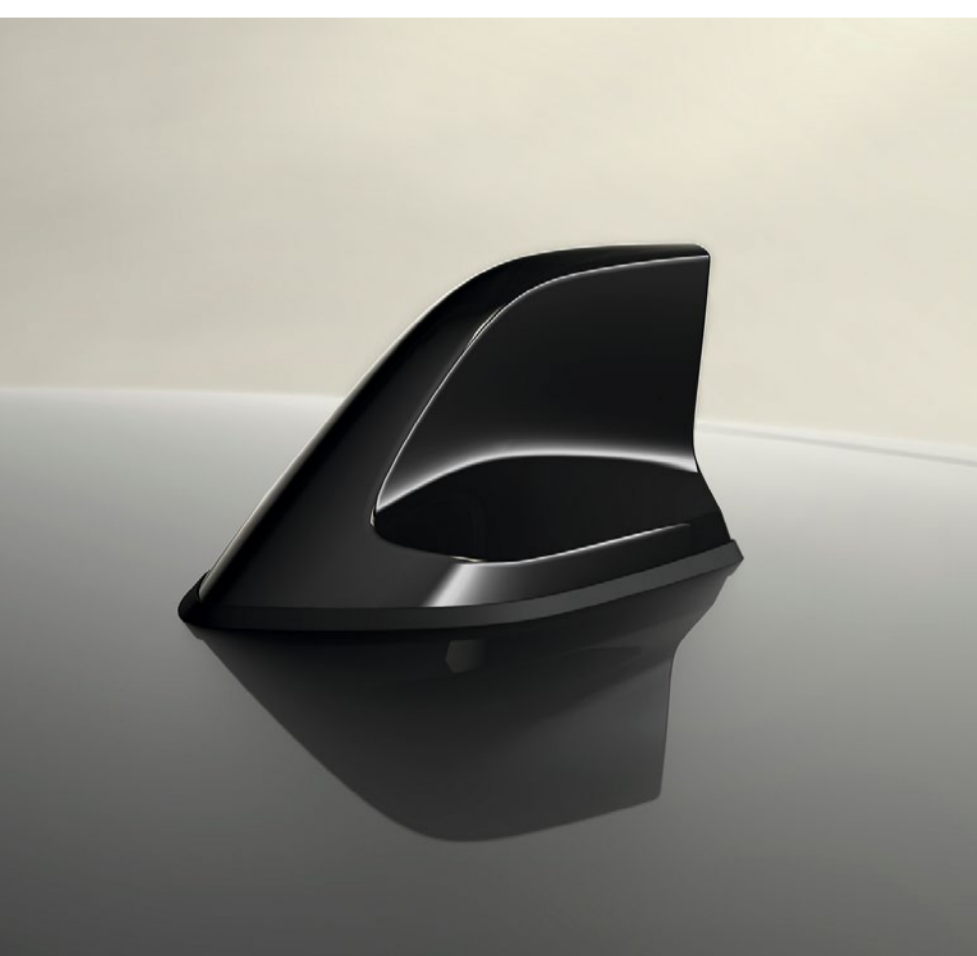

shark antenna
8201721305