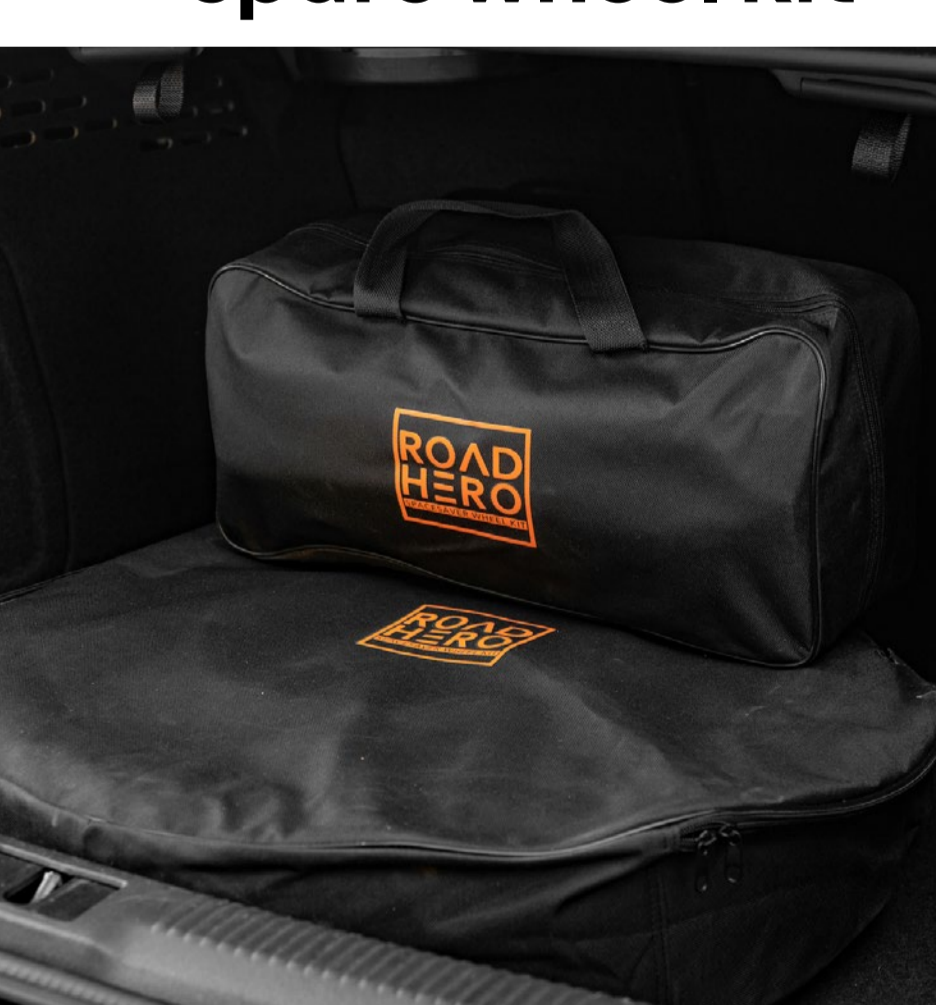

esprit Alpine floor mats
749M63633R

rubber floor mats
7717081253

£68

peace of mind

spare wheel kit

£290

spare wheel kit
spare wheel 7717081627
kit 7717085170

Get back on the road quickly and safely with our spare wheel solution* which can be stored in the boot of your vehicle or at home when not in use.