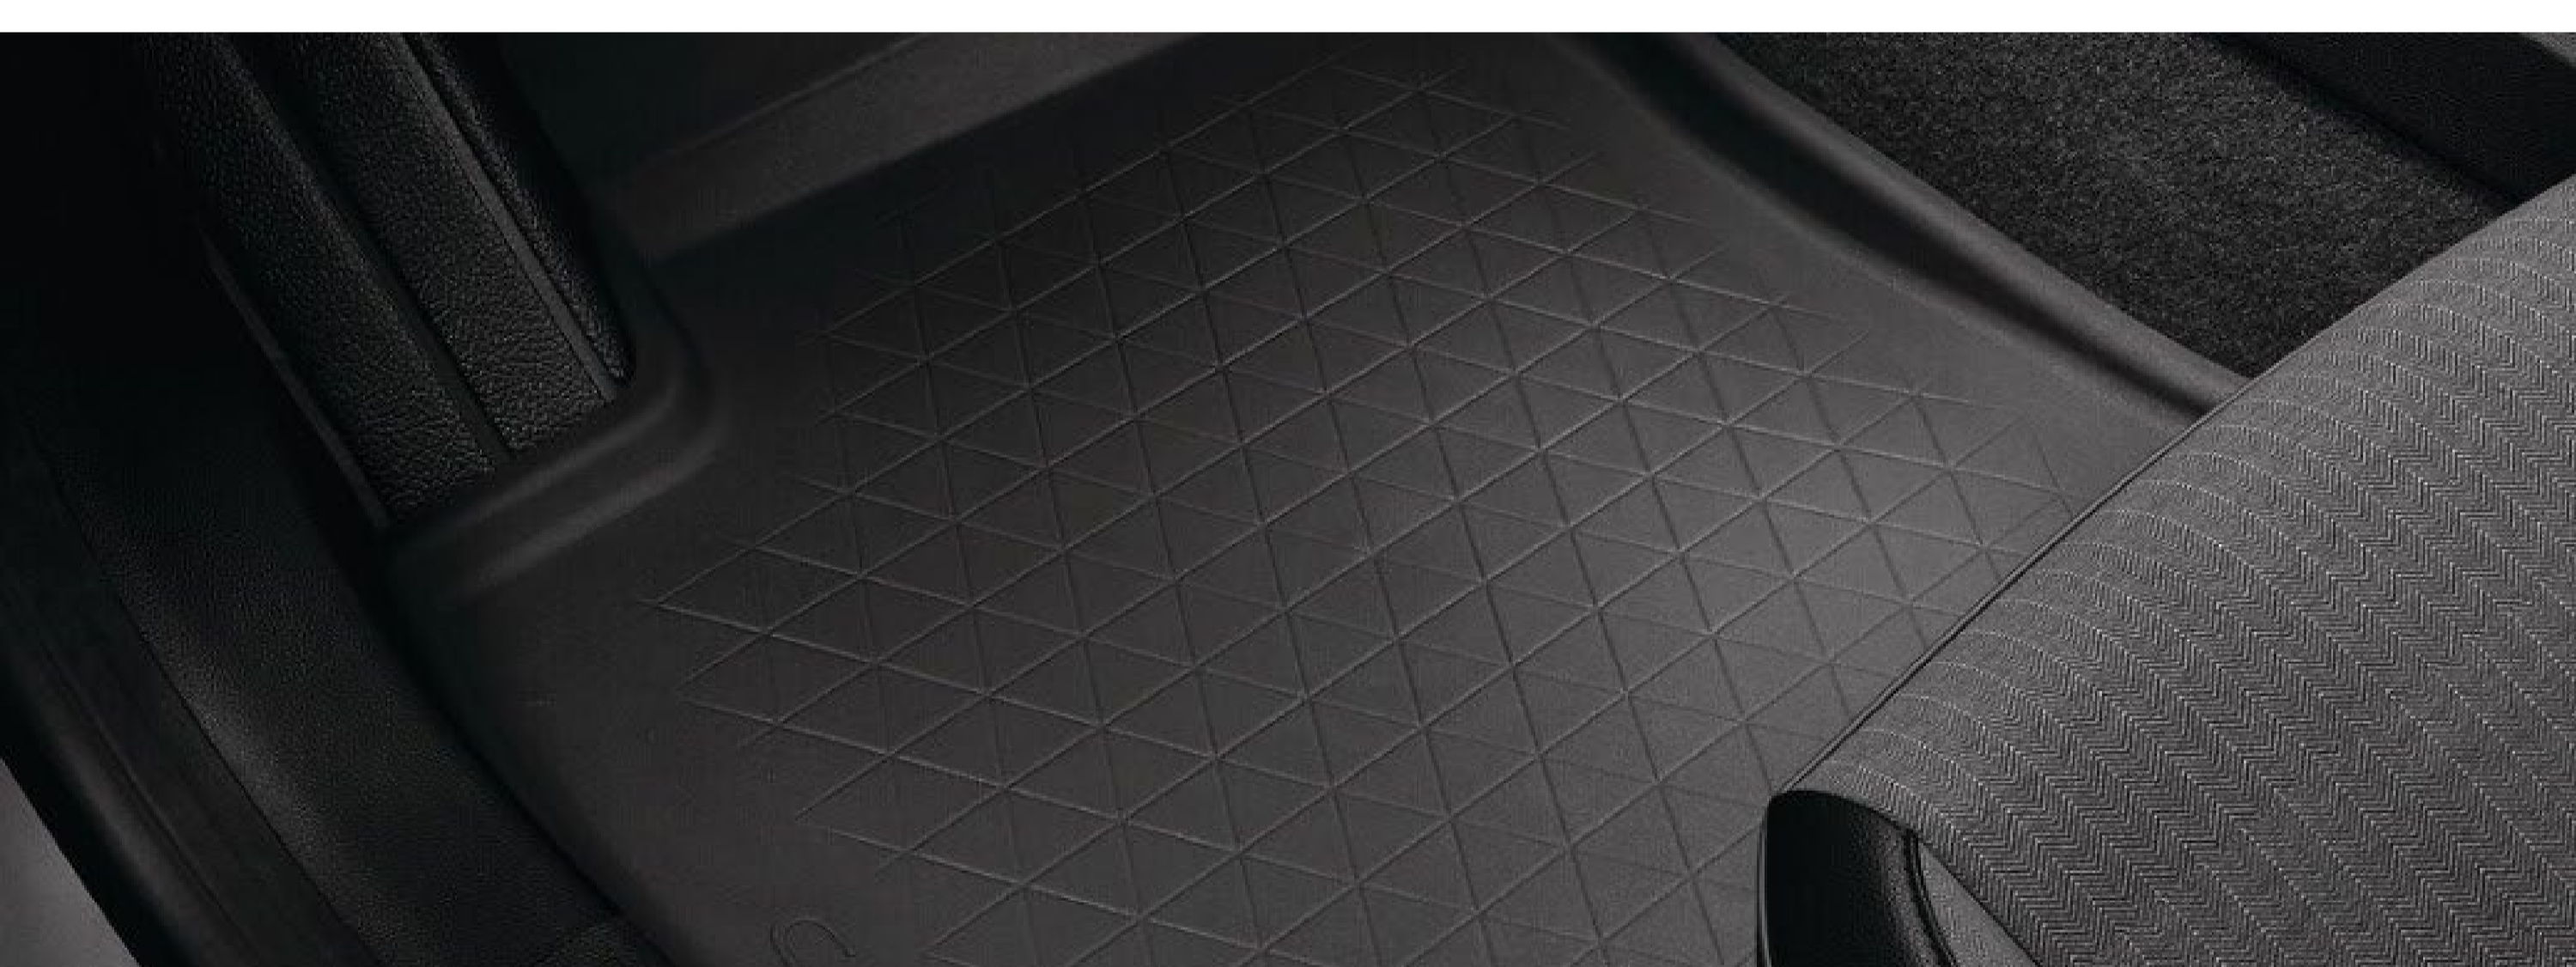

rubber floor mats
7717081253

£68