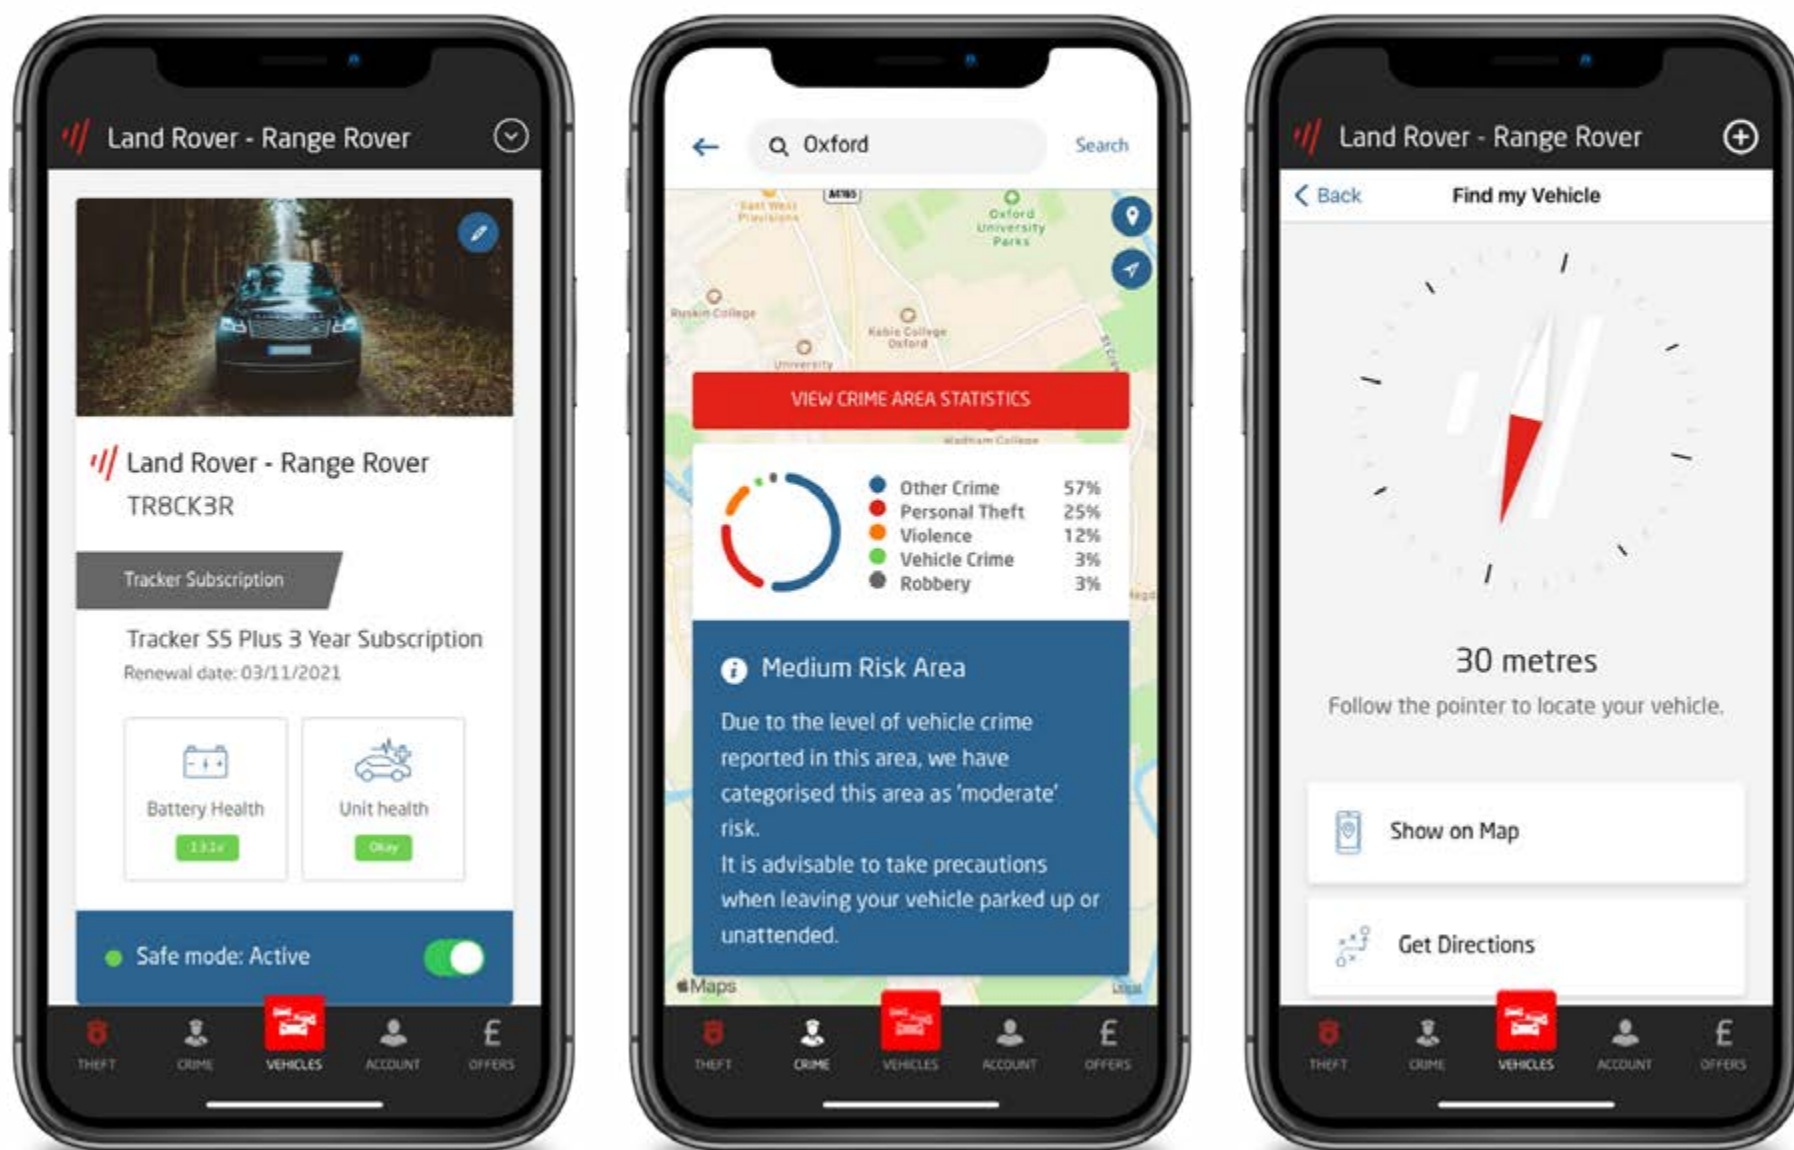

Key features

- 3 year Tracker subscription
- Long 5-year battery life
- Unique tracking, not affected by signal jammers
- Tracking coverage in UK, France, Spain, Poland, Italy & Benelux
- One-time use operation**
- Thatcham S7 accredited

Tracker S5 Plus 7718008274

£1,045*

Advanced tracking with everyday control. Tracker S5 Plus offers enhanced theft protection; with smart features you can manage from your smartphone via the S5 Plus App (Tracker Touch).

Key features

- 3 year Tracker subscription
- Access to Tracker Touch App
- Unauthorised driver alert with Driver ID tags
- Europe-wide coverage
- Unique tracking, not affected by signal jammers
- Thatcham S4 accredited

Tracker Touch App (S5 Plus)

Your vehicle's security, at your fingertips. With the Tracker Touch app, you can stay connected to your vehicle wherever you are.

Key features

- See your vehicle's location with "Show on map" feature
- Set your Geofence area (or safe zones) like home and work, and receive alerts if your vehicle moves outside of this
- Tracker touch allows you to manage multiple vehicles in just one app
- Check the crime rating of an area
- Report a theft at the click of a button that calls Tracker for you