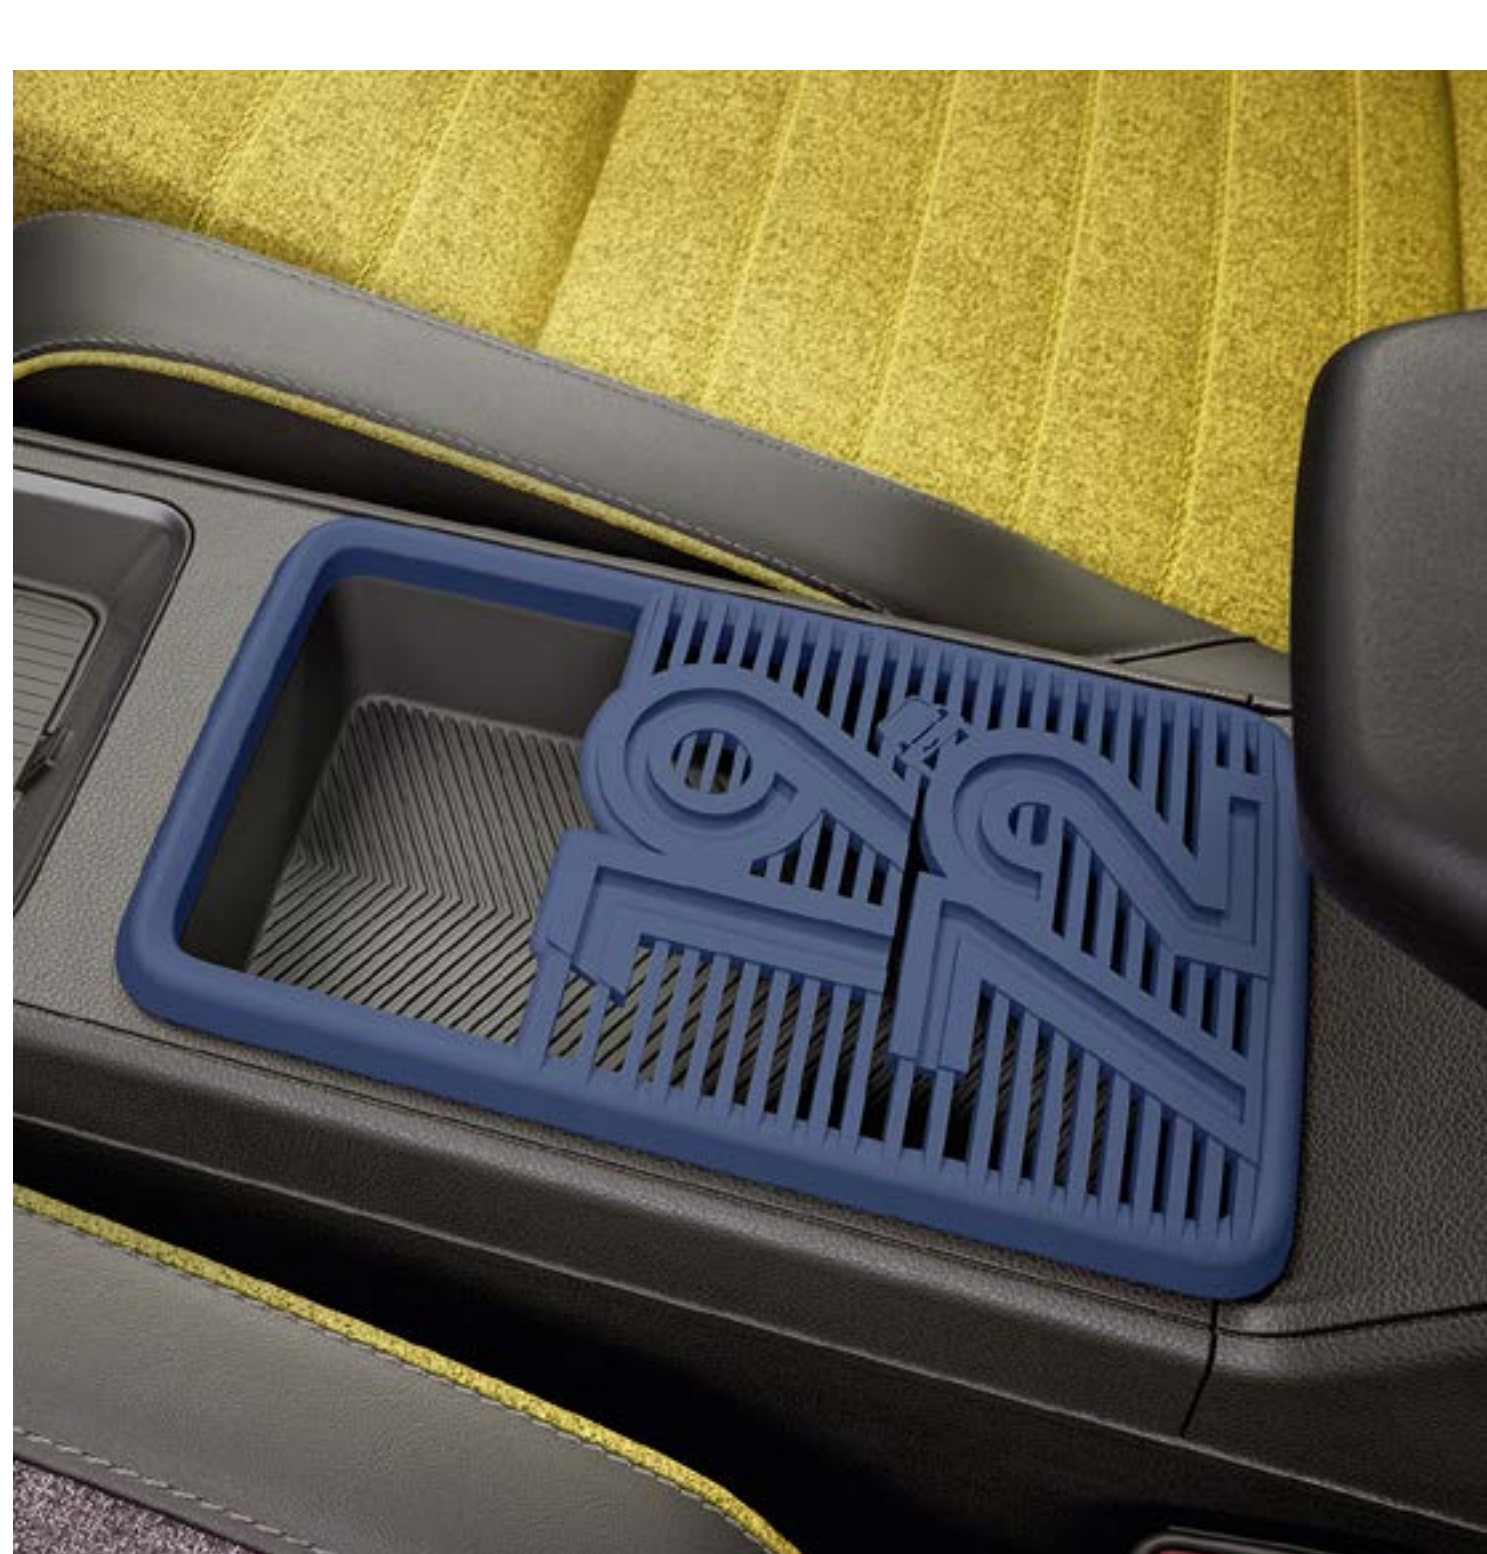

3D printed covers for large central storage

£39

number5 blue cover
685607193R

unlimited5 blue cover
685606183R

1972 blue cover
685606927R

menu ↑

large central storage box

£20