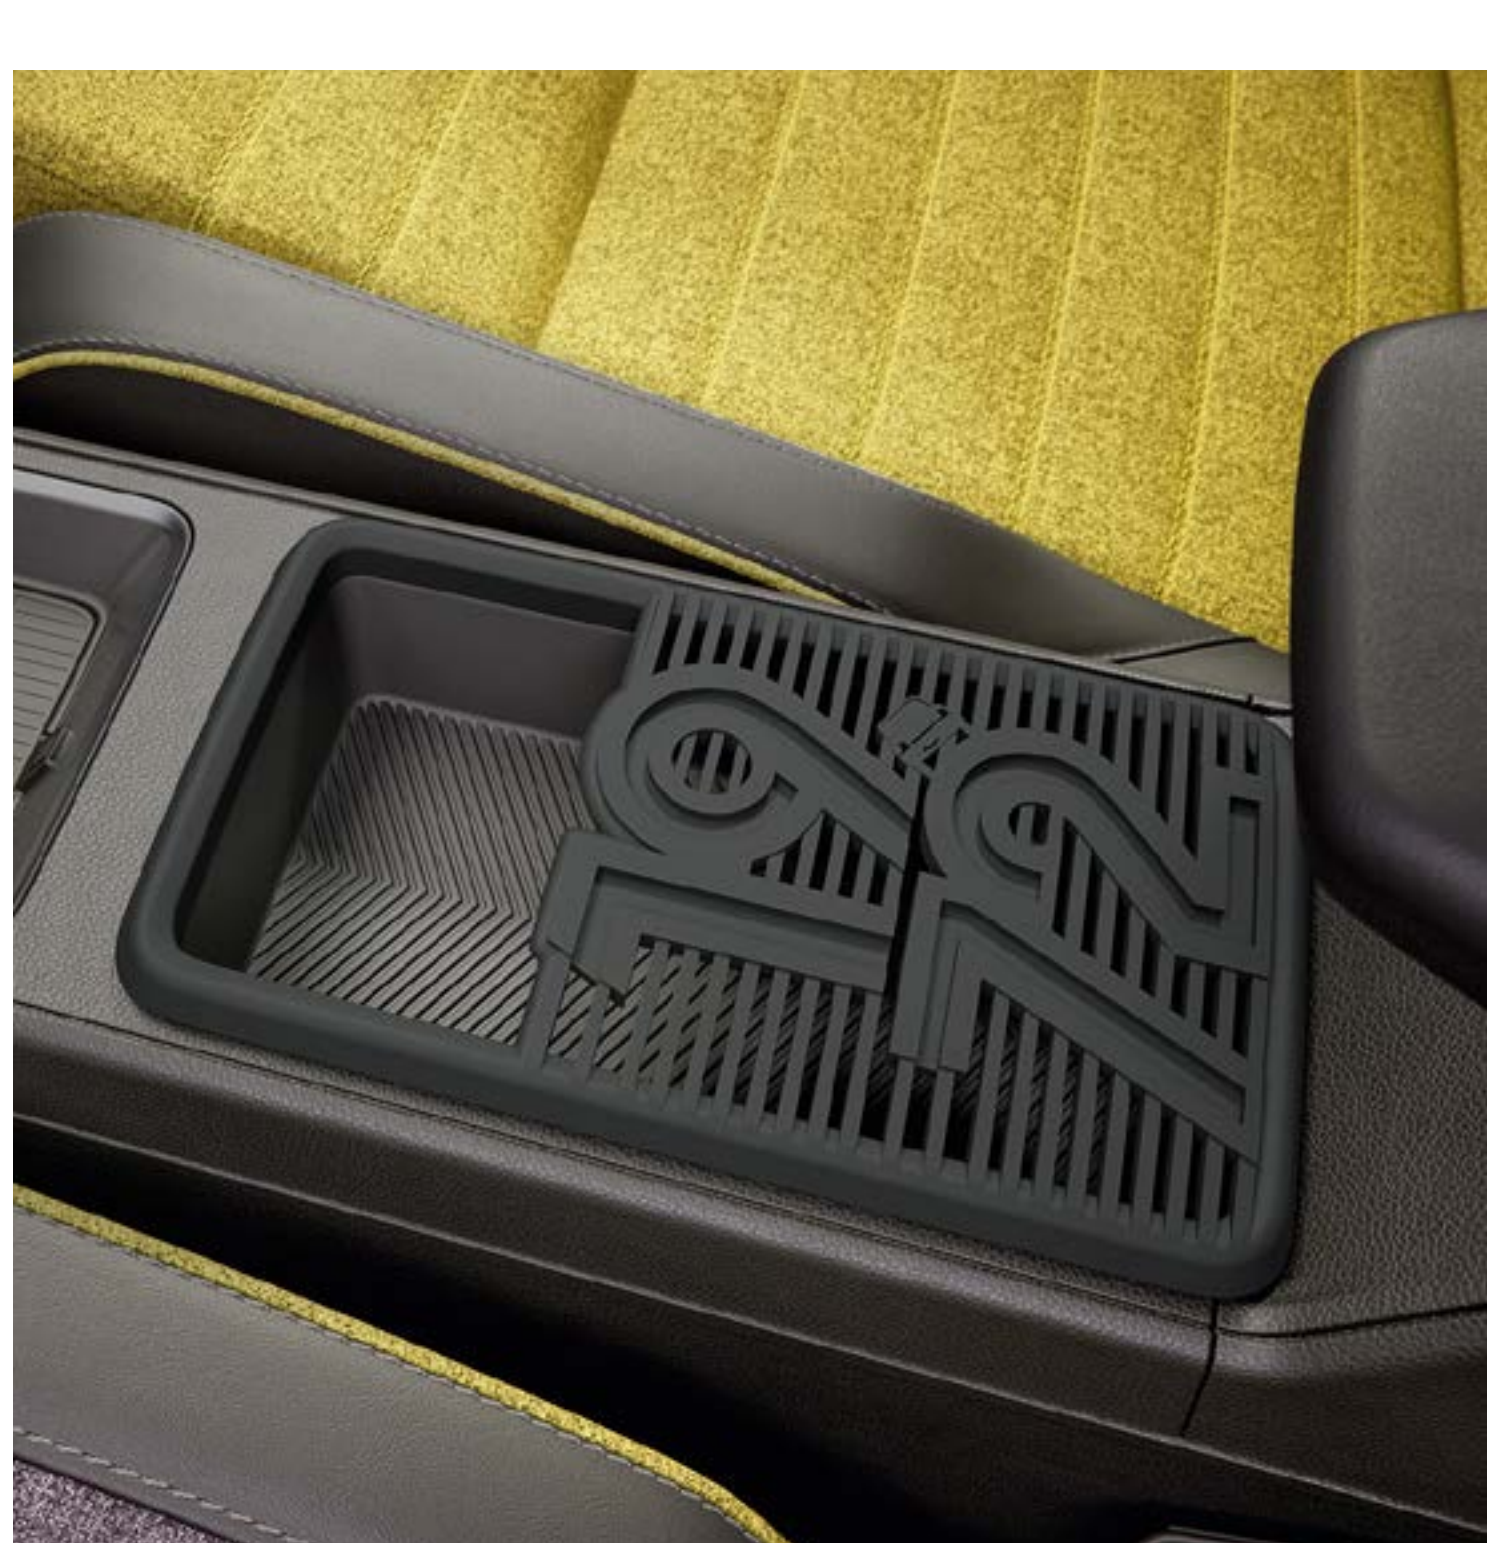

large yellow storage
685609026R

large grey storage
685606569R

3D printed covers for large central storage

£39

number5 grey cover
685606467R

unlimited 5 grey cover
685600891R

1972 grey cover
685609748R

menu ↑