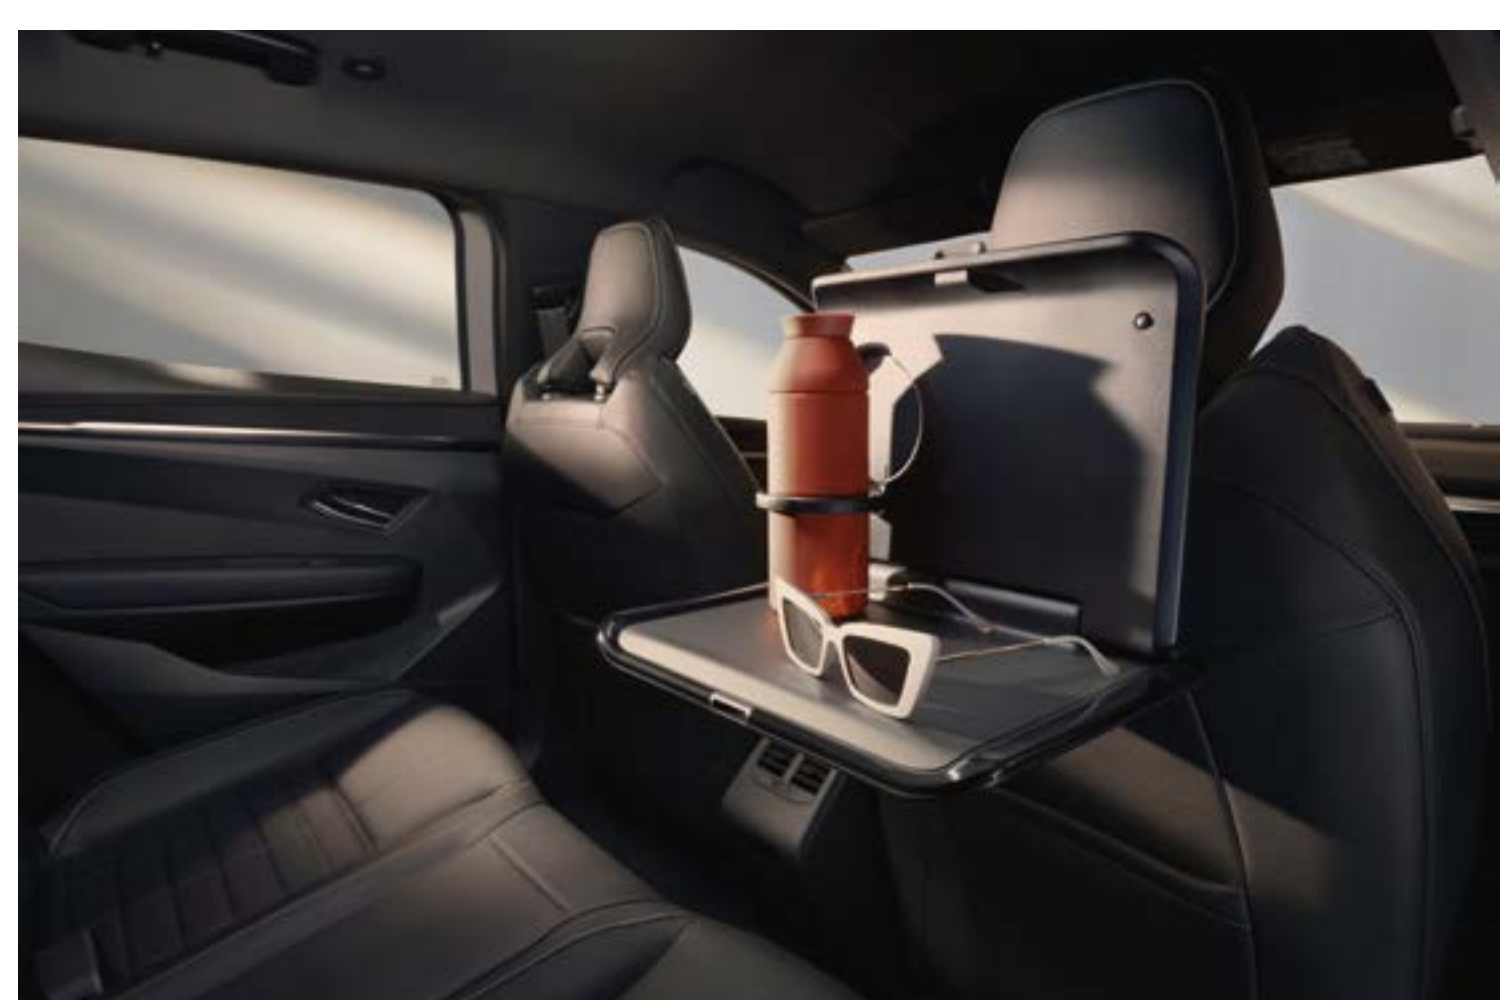

£122

magnetic vent-mounted smart phone holder

rear tray table and head rest fixing

storage pack+ available with 2 x tray tables and fixings for £224

configure and order →

#PR5TECTION

protection pack

£273 inc. fitting