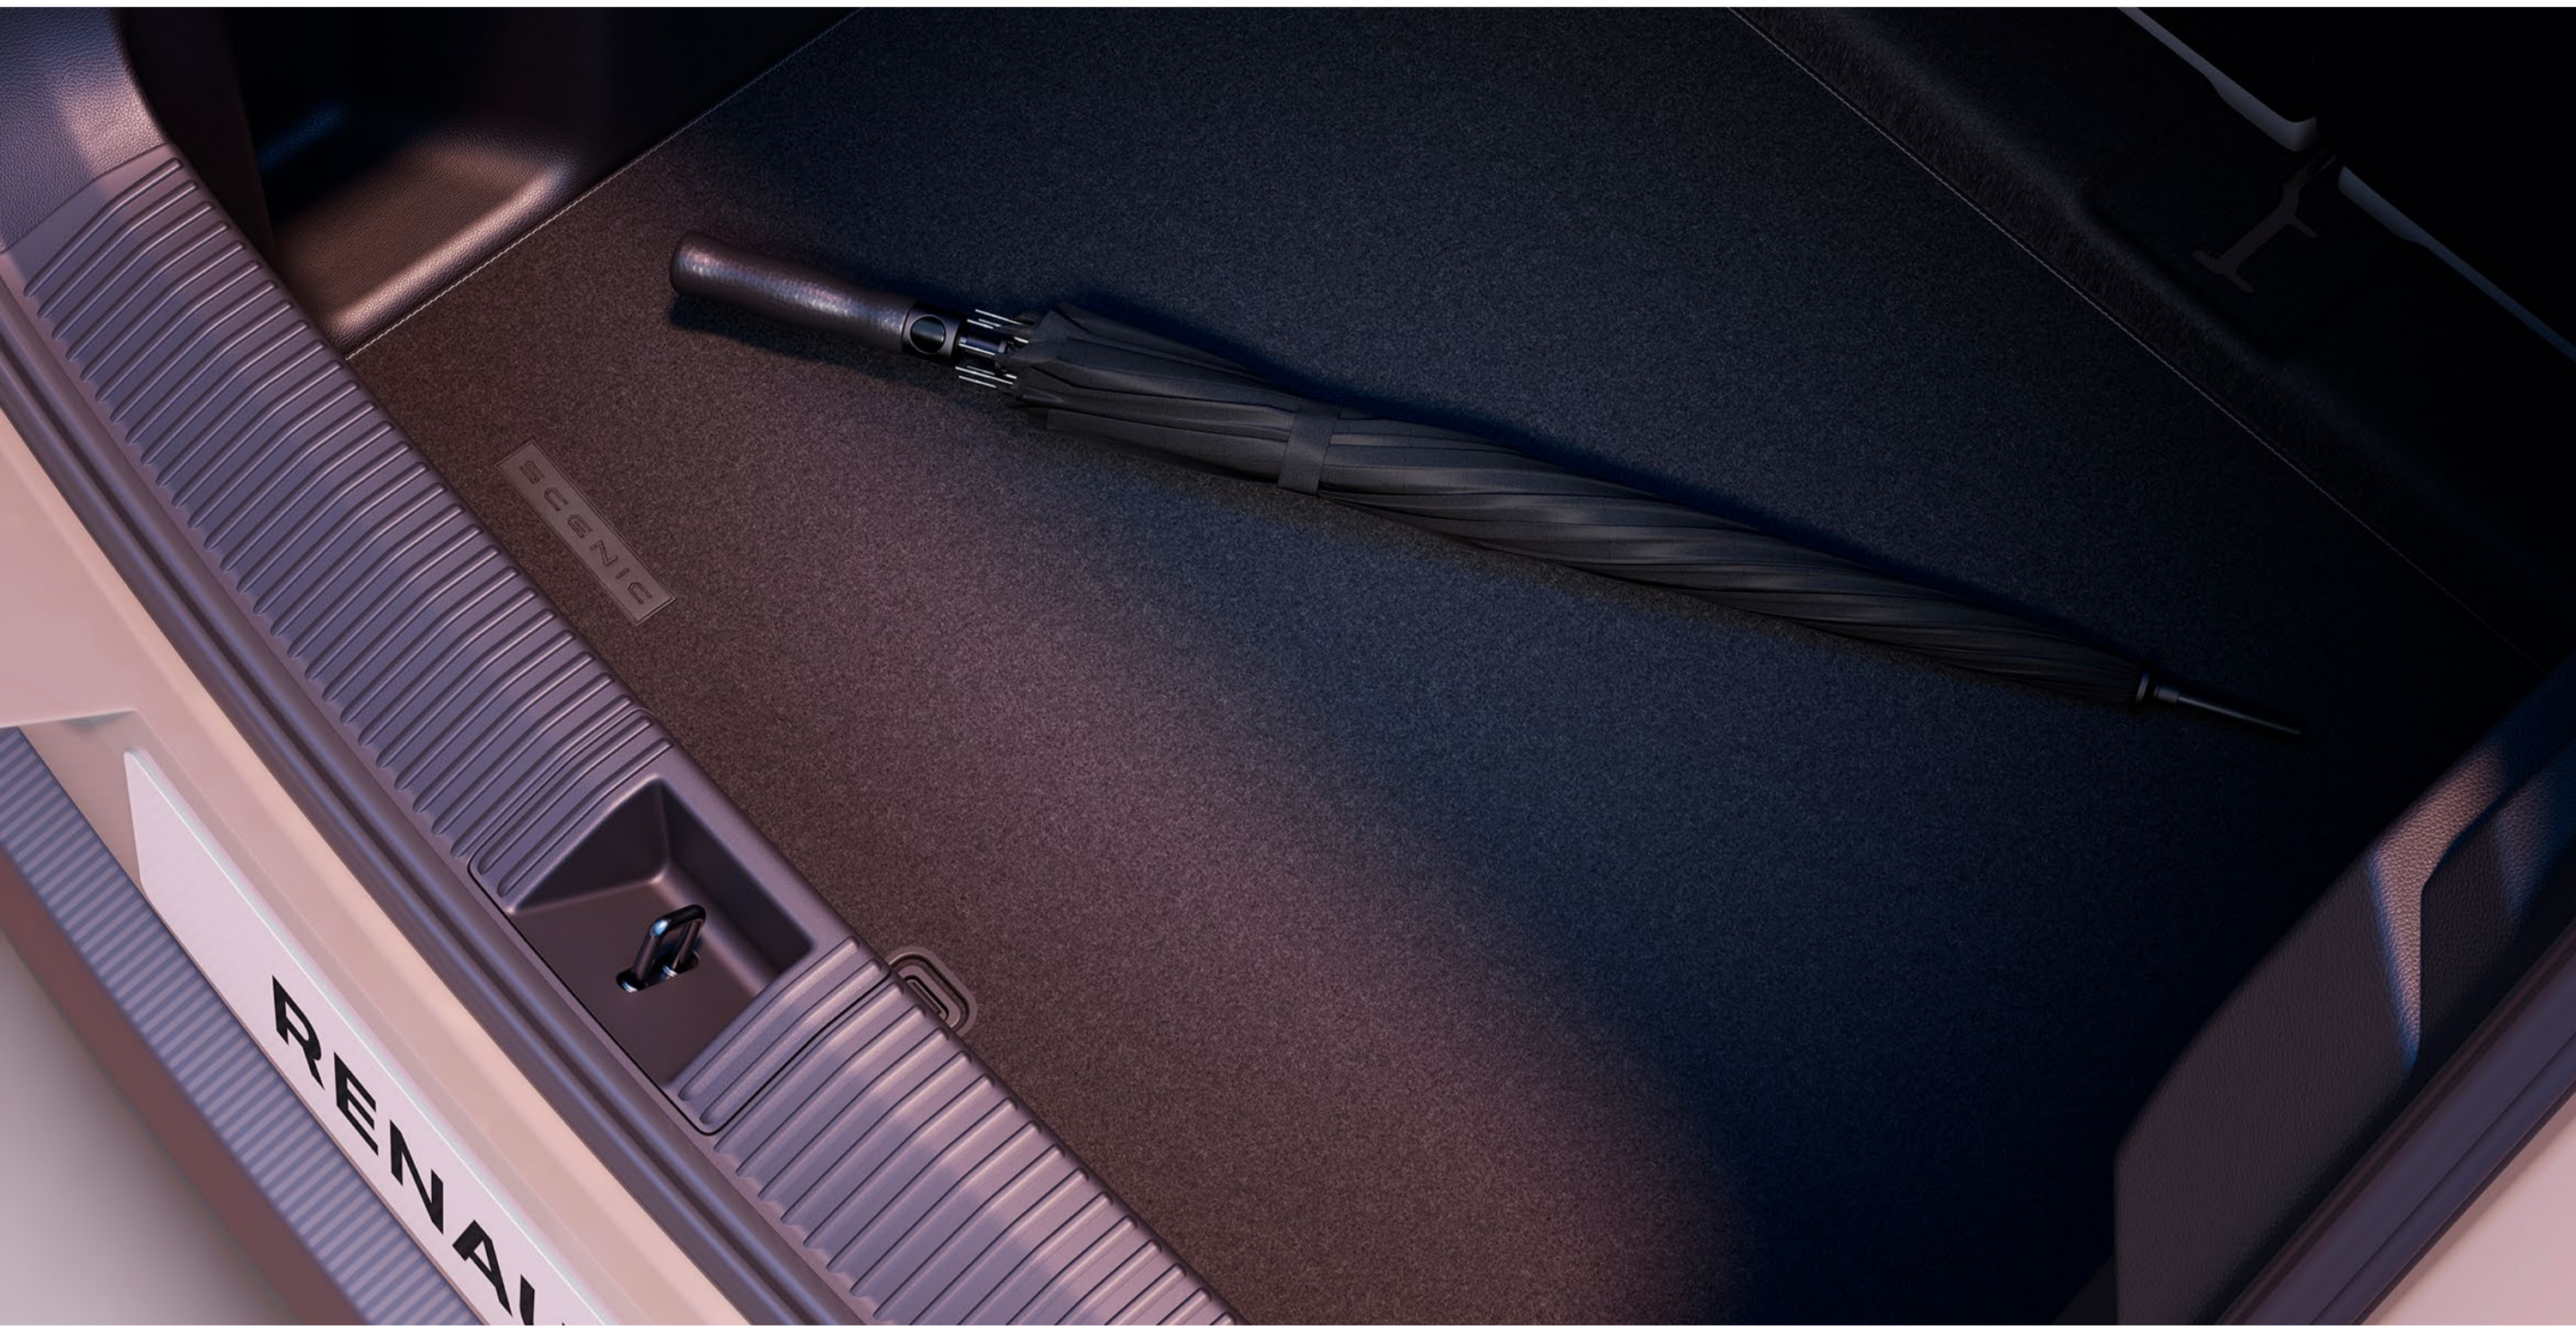

protection

protection range

Protect your vehicles interior with a range of made to measure accessories.

boot liner

£70

849P74058R

family pack

£125