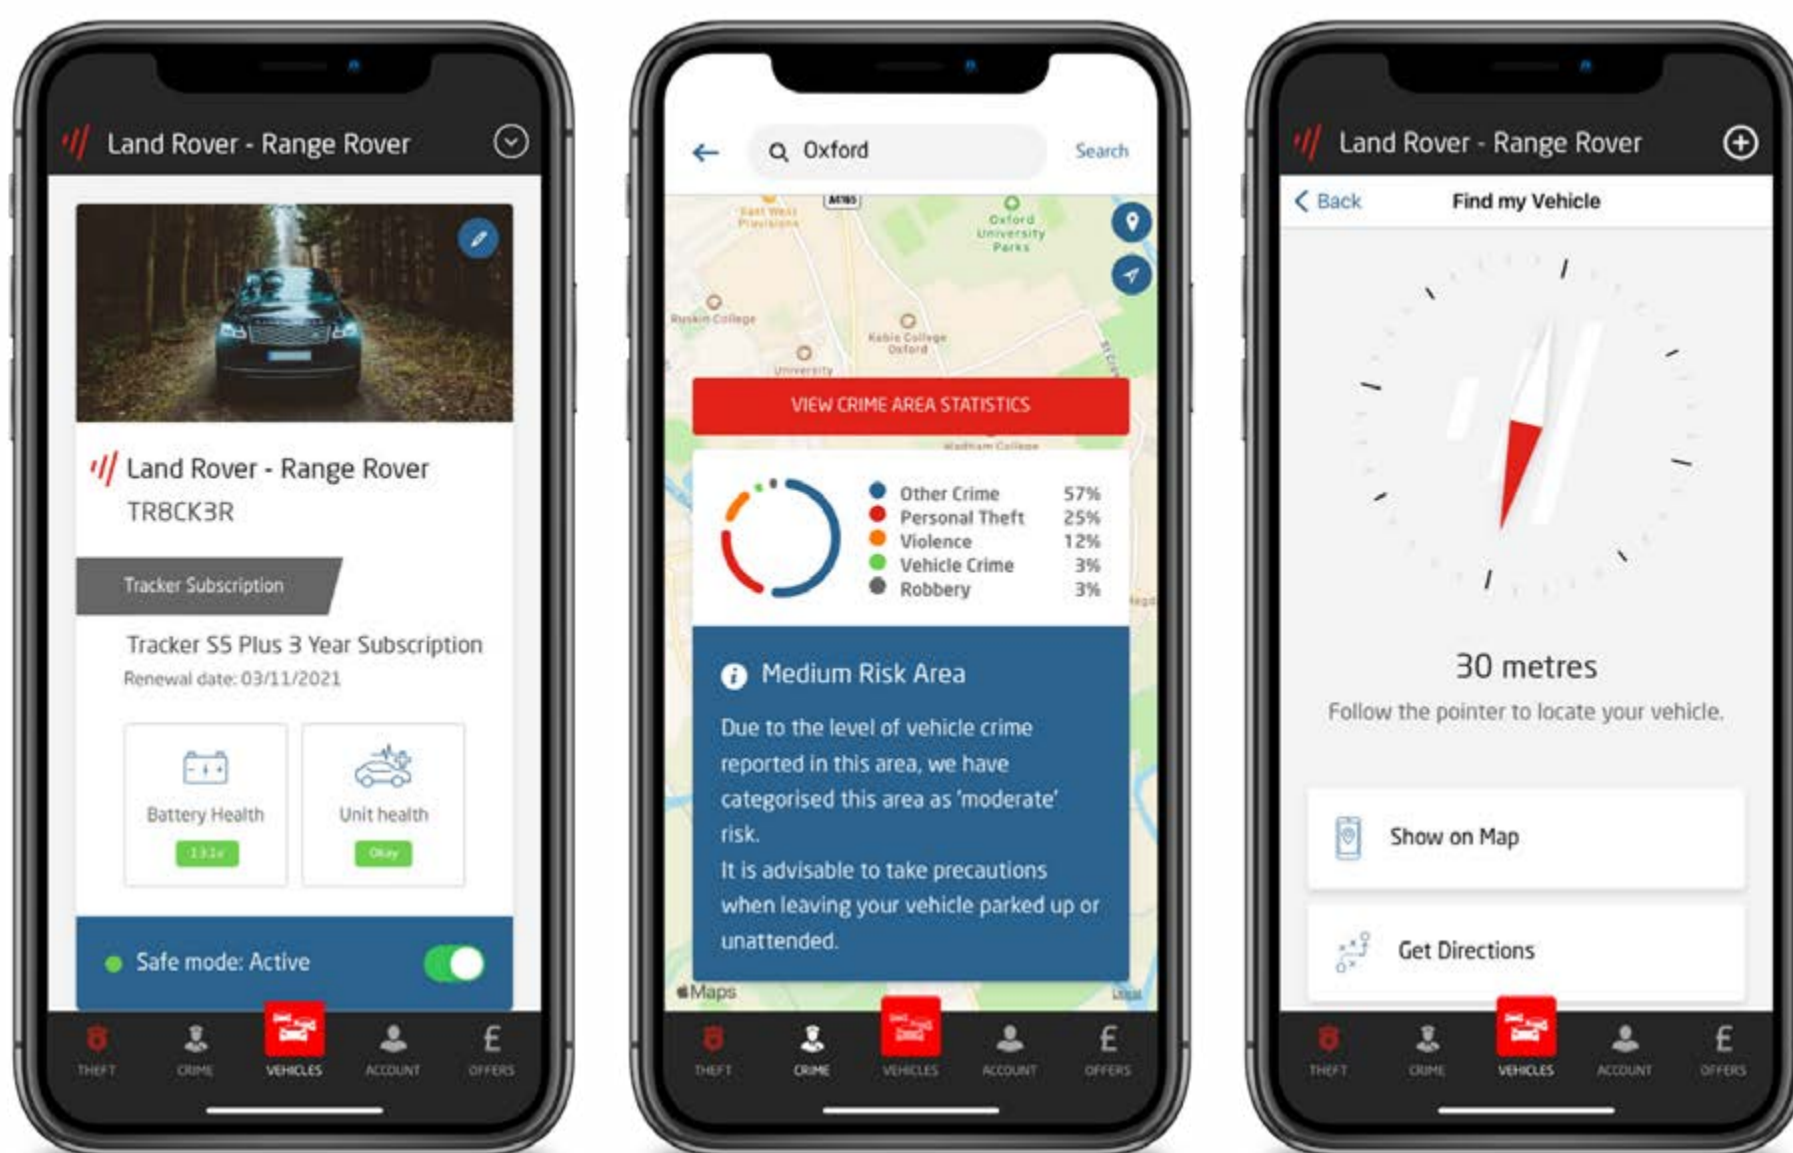

Tracker Battery-Powered (BPR) 7718008273

£545*

Smart protection with no wiring required. Battery Powered Retrieve is a one-time use stolen vehicle recovery product.

Key features

- 3 year Tracker subscription
- Long 5-year battery life
- Unique tracking, not affected by signal jammers
- Tracking coverage in UK, France, Spain, Poland, Italy & Benelux
- One-time use operation**
- Thatcham S7 accredited

Tracker S5 Plus 7718008274

£1,045*

Advanced tracking with everyday control. Tracker S5 Plus offers enhanced theft protection; with smart features you can manage from your smartphone via the S5 Plus App (Tracker Touch).

Key features

- 3 year Tracker subscription
- Access to Tracker Touch App
- Unauthorised driver alert with Driver ID tags
- Europe-wide coverage
- Unique tracking, not affected by signal jammers
- Thatcham S4 accredited

Tracker Touch App (S5 Plus)

Your vehicle's security, at your fingertips. With the Tracker Touch app, you can stay connected to your vehicle wherever you are.

Key features

- See your vehicle's location with "Show on map" feature
- Set your Geofence area (or safe zones) like home and work, and receive alerts if your vehicle moves outside of this
- Tracker touch allows you to manage multiple vehicles in just one app
- Check the crime rating of an area
- Report a theft at the click of a button that calls Tracker for you