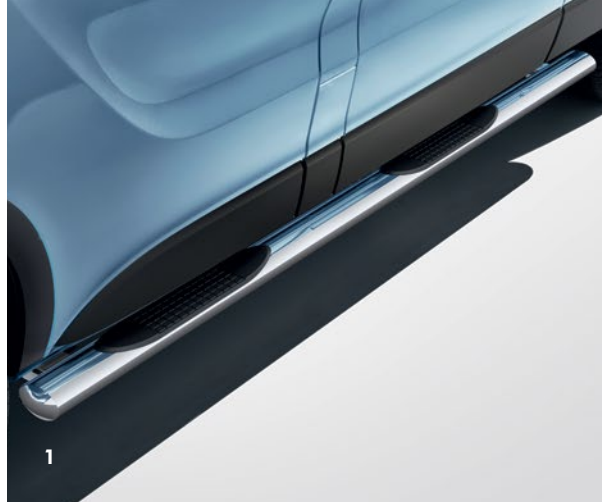

1. sport pack

£615 inc fitting

L1 side steps 8201487347 / 8201555027

L2 side steps 8201487337 / 8201555022

bonnet decals 650923238R

rear entry guard 8201403684

2. front air deflectors

£58 inc fitting

8201487233