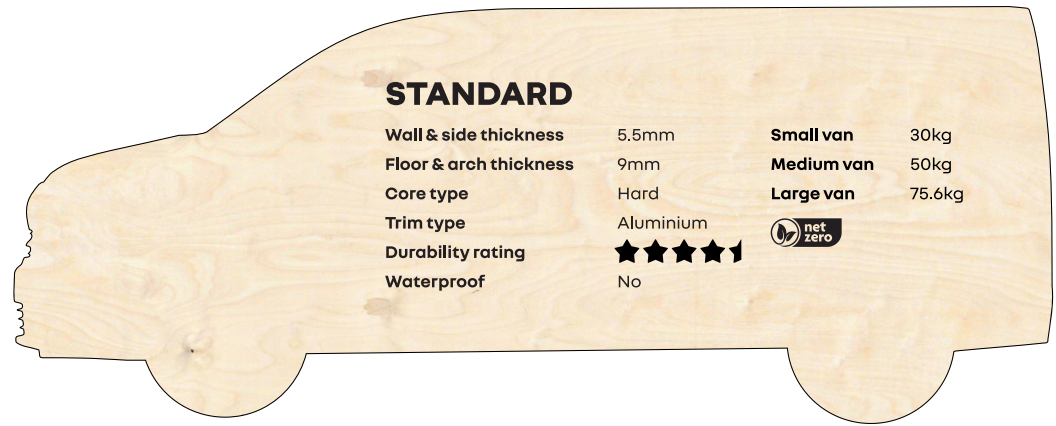

protect your interior

with our Ply Lining offer....

Prices are excluding VAT and include fitment at our Import Centre.
To be ordered via Accessories Online (AOL Platform)

Short Wheel Base, Low Roof (L1H1) Standard

£220

Short Wheel Base, Low Roof (L1H1) Premium

£320

Short Wheel Base, Low Roof (L1H1) Bubblecore

£435

Long Wheel Base, Low Roof (L2H1) Standard

£240

Long Wheel Base, Low Roof (L2H1) Premium

£340

Long Wheel Base, Low Roof (L2H1) Bubblecore

£530

Short Wheel Base, High Roof (L1H2) Standard

£220

Short Wheel Base, High Roof (L1H2) Premium

£320

Short Wheel Base, High Roof (L1H2) Bubblecore

£435

Long Wheel Base, High Roof (L2H2) Standard

£240

Long Wheel Base, High Roof (L2H2) Premium

£340

Long Wheel Base, High Roof (L2H2) Bubblecore

£530

Crew Van Long Wheel Base (LL) Standard

£230

Crew Van Long Wheel Base (LL) Premium

£330

Crew Van Long Wheel Base (LL) Bubblecore

£435

all prices exclude VAT