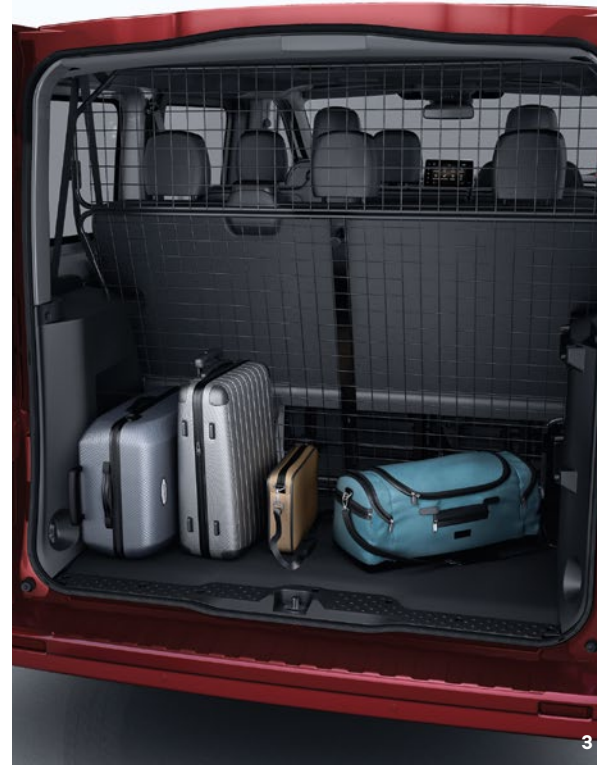

1. illuminated door sills
(82 01 731 140)

2. rubber floor mats
(82 01 409 825)

3. premium textile floor mats
(82 01 437 619)

protection and transport

put it to the test

No matter what your travels, new Trafic passenger is ready to take care of everything. The boot liner makes it easier to transport your everyday items while protecting your vehicle. In the event of any extra luggage, the roof box, rigid and secure, takes care of it. A sporty getaway? The Coach bicycle rack - capable of holding up to four bikes safely - allows you to push the boundaries of your adventures. Using a trailer? Our standard towbar packs without tow ball have all the qualities: safe, resistant and practical. As for the aluminium roof bars, easy to install, they will support you in all your leisure needs.

1. boot liner and boot sill
(82 01 467 943) (82 01 403 684)

2. Ski rack on transversal roof bars
(77 11 940 001) (82 01 468 185)

3. Renault 480-litre rigid roof box
(77 11 785 586)

4. coach bicycle rack 3 + 1 bikes and standard towbar pack without tow ball
(77 11 780 886) (77 11 947 856)

safety and life on-board

drive with confidence

Drive with complete peace of mind thanks to our innovative solutions. Blinds will keep light out of the back space and that Baby-Safe Plus Seat with full tilt, protects who is most important to you.