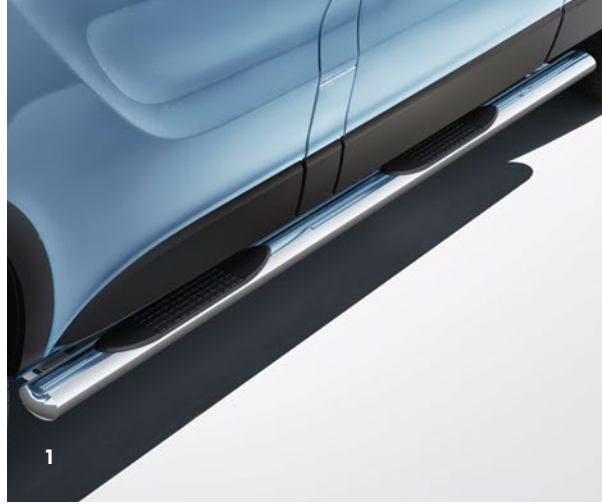

1. sport pack

£615 inc fitting

L1 side steps 8201487347 / 8201555027

L2 side steps 8201487337 / 8201555022

bonnet decals 650923238R

rear entry guard 8201403684

2. front air deflectors

£58 inc fitting

8201487233