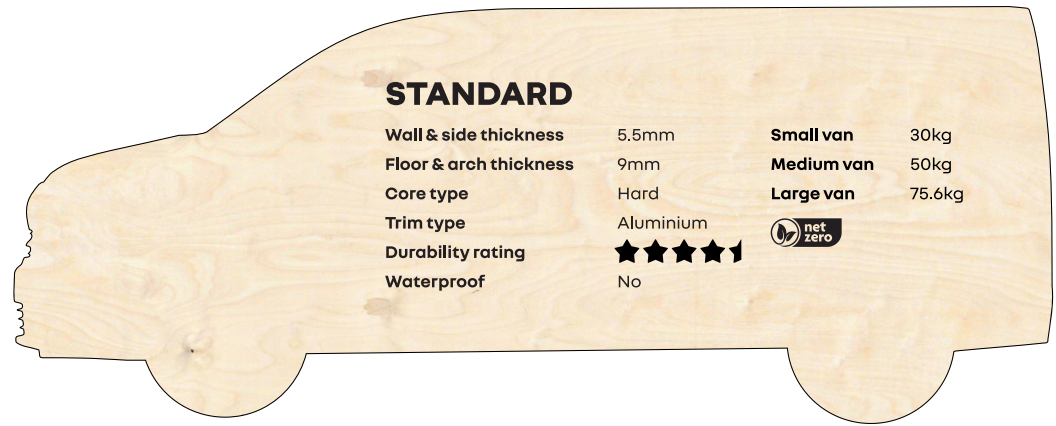

£230

Crew Van Long Wheel Base (LL) Premium

£330

Crew Van Long Wheel Base (LL) Bubblecore

£435

all prices exclude VAT

STANDARD

Wall & side thickness	5.5mm	Small van	30kg
Floor & arch thickness	9mm	Medium van	50kg
Core type	Hard	Large van	75.6kg
Trim type	Aluminium		
Durability rating	★★★★★		
Waterproof	No		

BUBBLECORE LIGHTWEIGHT LINING

Wall & side thickness	4mm	Small van	15.3kg
Floor & arch thickness	10mm	Medium van	25kg
Core type	Polypropylene	Large van	37.8kg
Trim type	Premium aluminium		
Durability rating	★★★★★		
Waterproof	Yes		