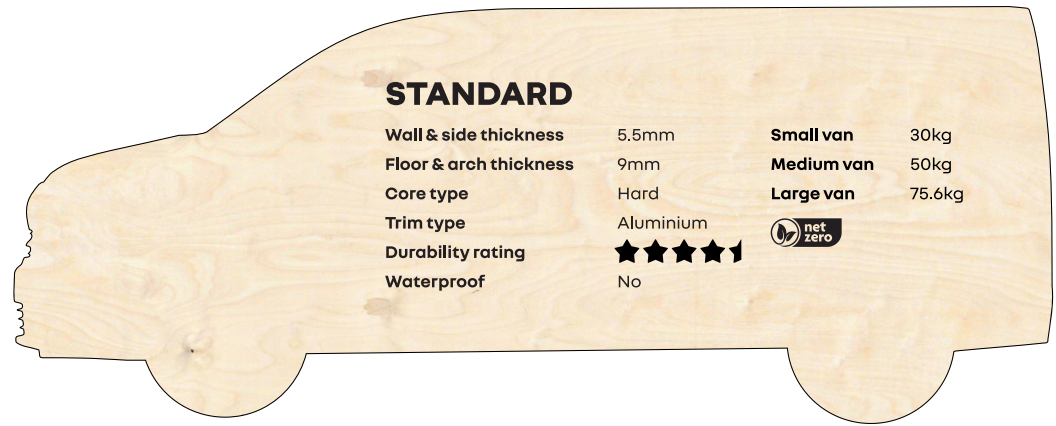

£530

Short Wheel Base, High Roof (L1H2) Standard

£220

Short Wheel Base, High Roof (L1H2) Premium

£320

Short Wheel Base, High Roof (L1H2) Bubblecore

£435

Long Wheel Base, High Roof (L2H2) Standard

£240

Long Wheel Base, High Roof (L2H2) Premium

£340

Long Wheel Base, High Roof (L2H2) Bubblecore

£530

Crew Van Long Wheel Base (LL) Standard

£230

Crew Van Long Wheel Base (LL) Premium

£330

Crew Van Long Wheel Base (LL) Bubblecore

£435

all prices exclude VAT

STANDARD

Wall & side thickness	5.5mm	Small van	30kg
Floor & arch thickness	9mm	Medium van	50kg
Core type	Hard	Large van	75.6kg
Trim type	Aluminium		
Durability rating	★★★★★		
Waterproof	No		