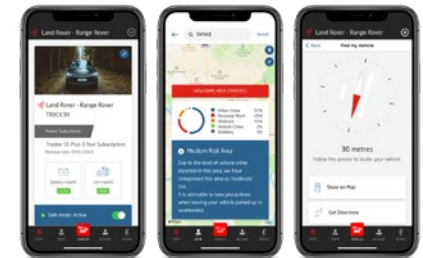

Tracker S5 Plus

7718008274

£1,045*

Advanced tracking with everyday control. Tracker S5 Plus offers enhanced theft protection; with smart features you can manage from your smartphone via the S5 Plus App (Tracker Touch).

Key features

- 3 year Tracker subscription
- Access to Tracker Touch App
- Unauthorised driver alert with Driver ID tags
- Europe-wide coverage
- Unique tracking, not affected by signal jammers
- Thatcham S4 accredited

Tracker Touch App (S5 Plus)

Your vehicle's security, at your fingertips. With the Tracker Touch app, you can stay connected to your vehicle wherever you are.

Key features

- See your vehicle's location with "Show on map" feature
- Set your Geofence area (or safe zones) like home and work, and receive alerts if your vehicle moves outside of this
- Tracker touch allows you to manage multiple vehicles in just one app
- Check the crime rating of an area
- Report a theft at the click of a button that calls Tracker for you