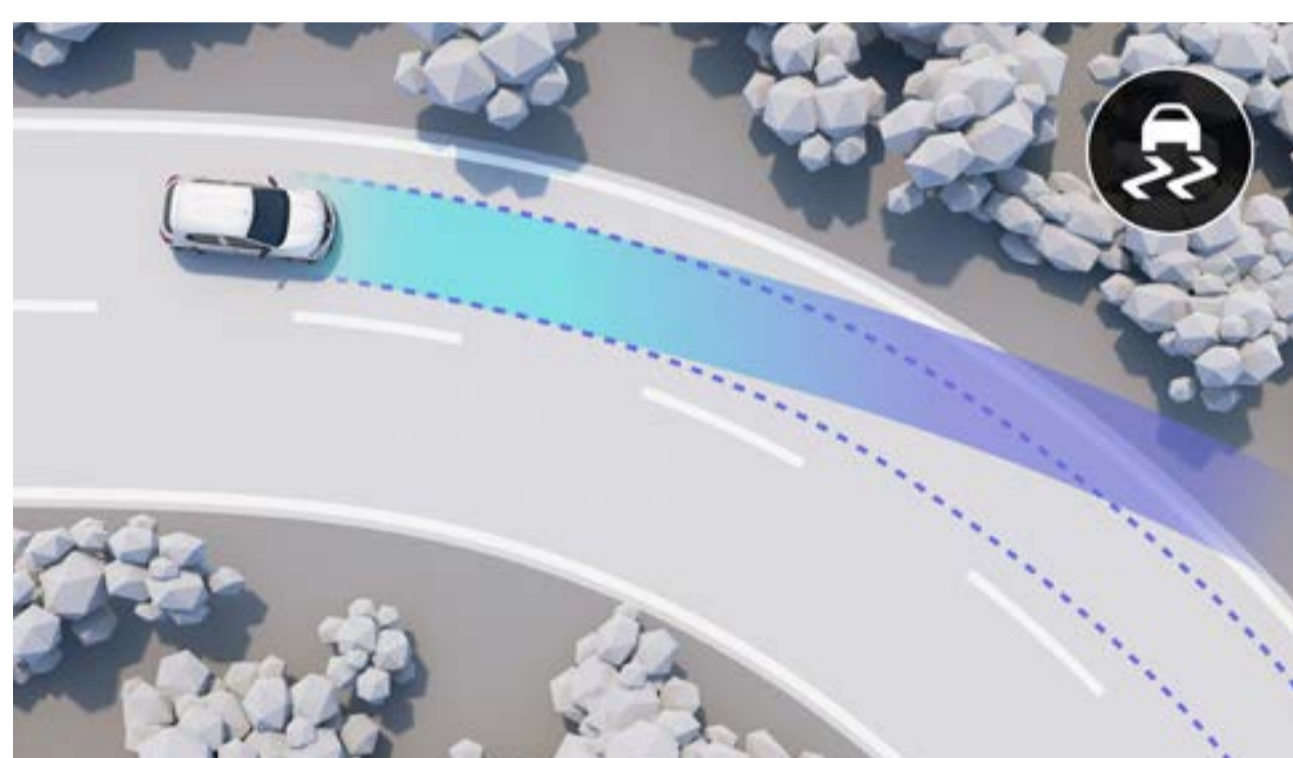

electronic stability program
Automatically corrects your car's trajectory so you avoid dangerous skids.

reverse parking camera with guidelines¹
Enhances parking precision in tight spots by providing visual assistance.