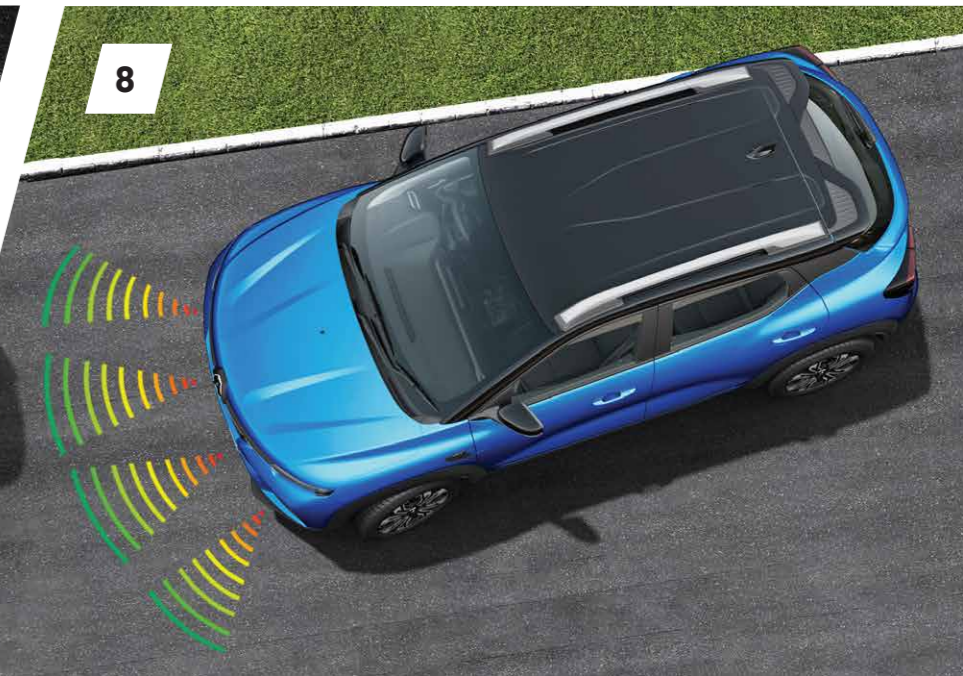

electrical

smart add-ons that bring security, convenience and vibrancy

- 1. wireless charger**
charge compatible mobile phones wirelessly on the pad
- 2. ambient lighting**
enhance the interiors with mood lights
- 3. air purifier**
breathe the cleanest of air inside
- 4. illuminated gear knob**
add glow and charm to the gear knob
- 5. trunk light**
for better visibility while accessing the trunk
- 6. puddle lamp**
for a better view while alighting the car in the dark
- 7. illuminated scuff plate**
welcome your friends and family into your car with luxury and style
- 8. front parking sensor**
helps park easily even in the tightest spots