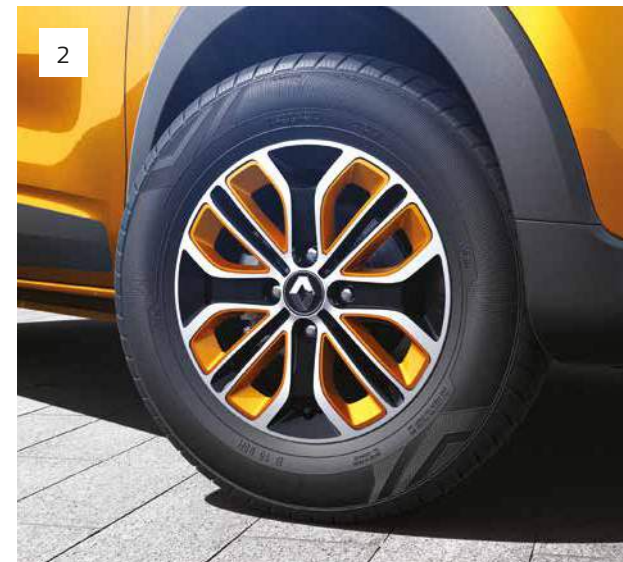

EXTERIOR

ADD-ONS TO TAKE YOUR TRIBER'S STYLE QUOTIENT AND FUNCTIONALITY TO THE NEXT LEVEL

1. Alloy Wheel
2. Alloy Wheel Insert
  Personalise Alloy Wheels by adding colours based on your style preference.
3. Body Graphics
  - 3.1 Criss Cross
  - 3.2 Triangles
  - 3.3 Gradient