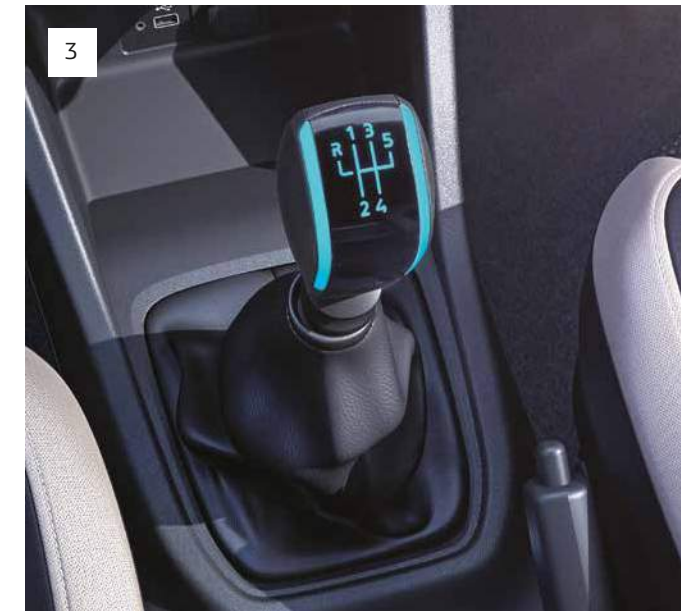

13.5 Tail Gate Chrome

13.6 Tail Lamp Chrome

13.7 Window Frame Kit

ELECTRICAL

PEP UP YOUR CAR'S VIBRANCY OR ENHANCE YOUR SAFETY WITH THESE ACCESSORIES.

1. Ambient Lighting
2. Illuminated Logo
3. Illuminated Gear Knob
Adds glow and charm to the gear knob
4. ORVM Blinker
5. Puddle Lamp
6. Illuminated Scuff Plate