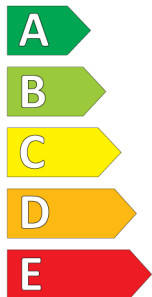

17"

ENERG ⚡

GOODYEAR

544246

215/60R17C 109/107H

C2